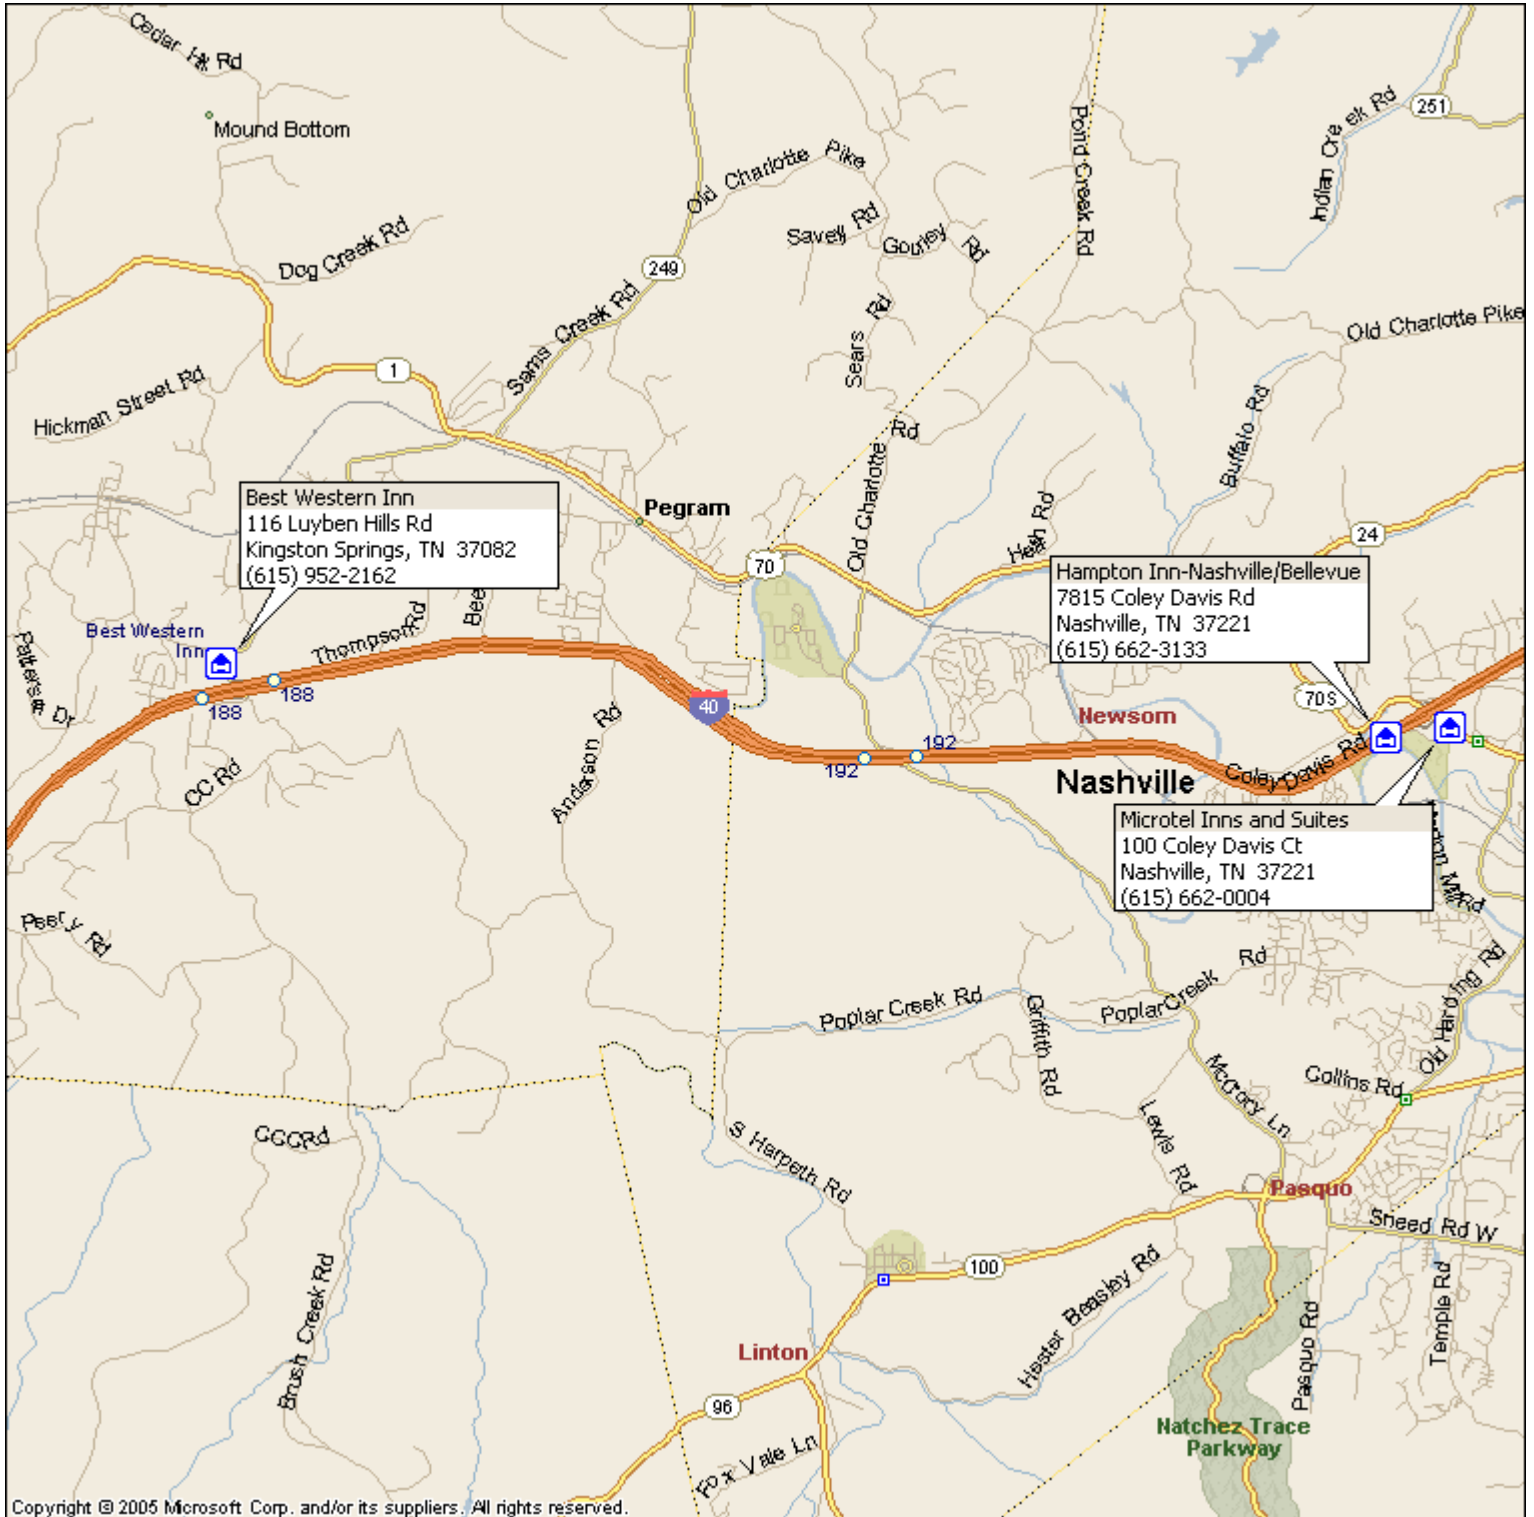

Kingston Springs, TN Hotels

Copyright © 1988-2005 Microsoft Corp. and/or its suppliers. All rights reserved. <http://www.microsoft.com/streets/> © 2004 NAVTEQ. All rights reserved. This data includes information taken with permission from Canadian authorities © Her Majesty the Queen in Right of Canada. © Copyright 2004 by TeleAtlas North America, Inc. All rights reserved.