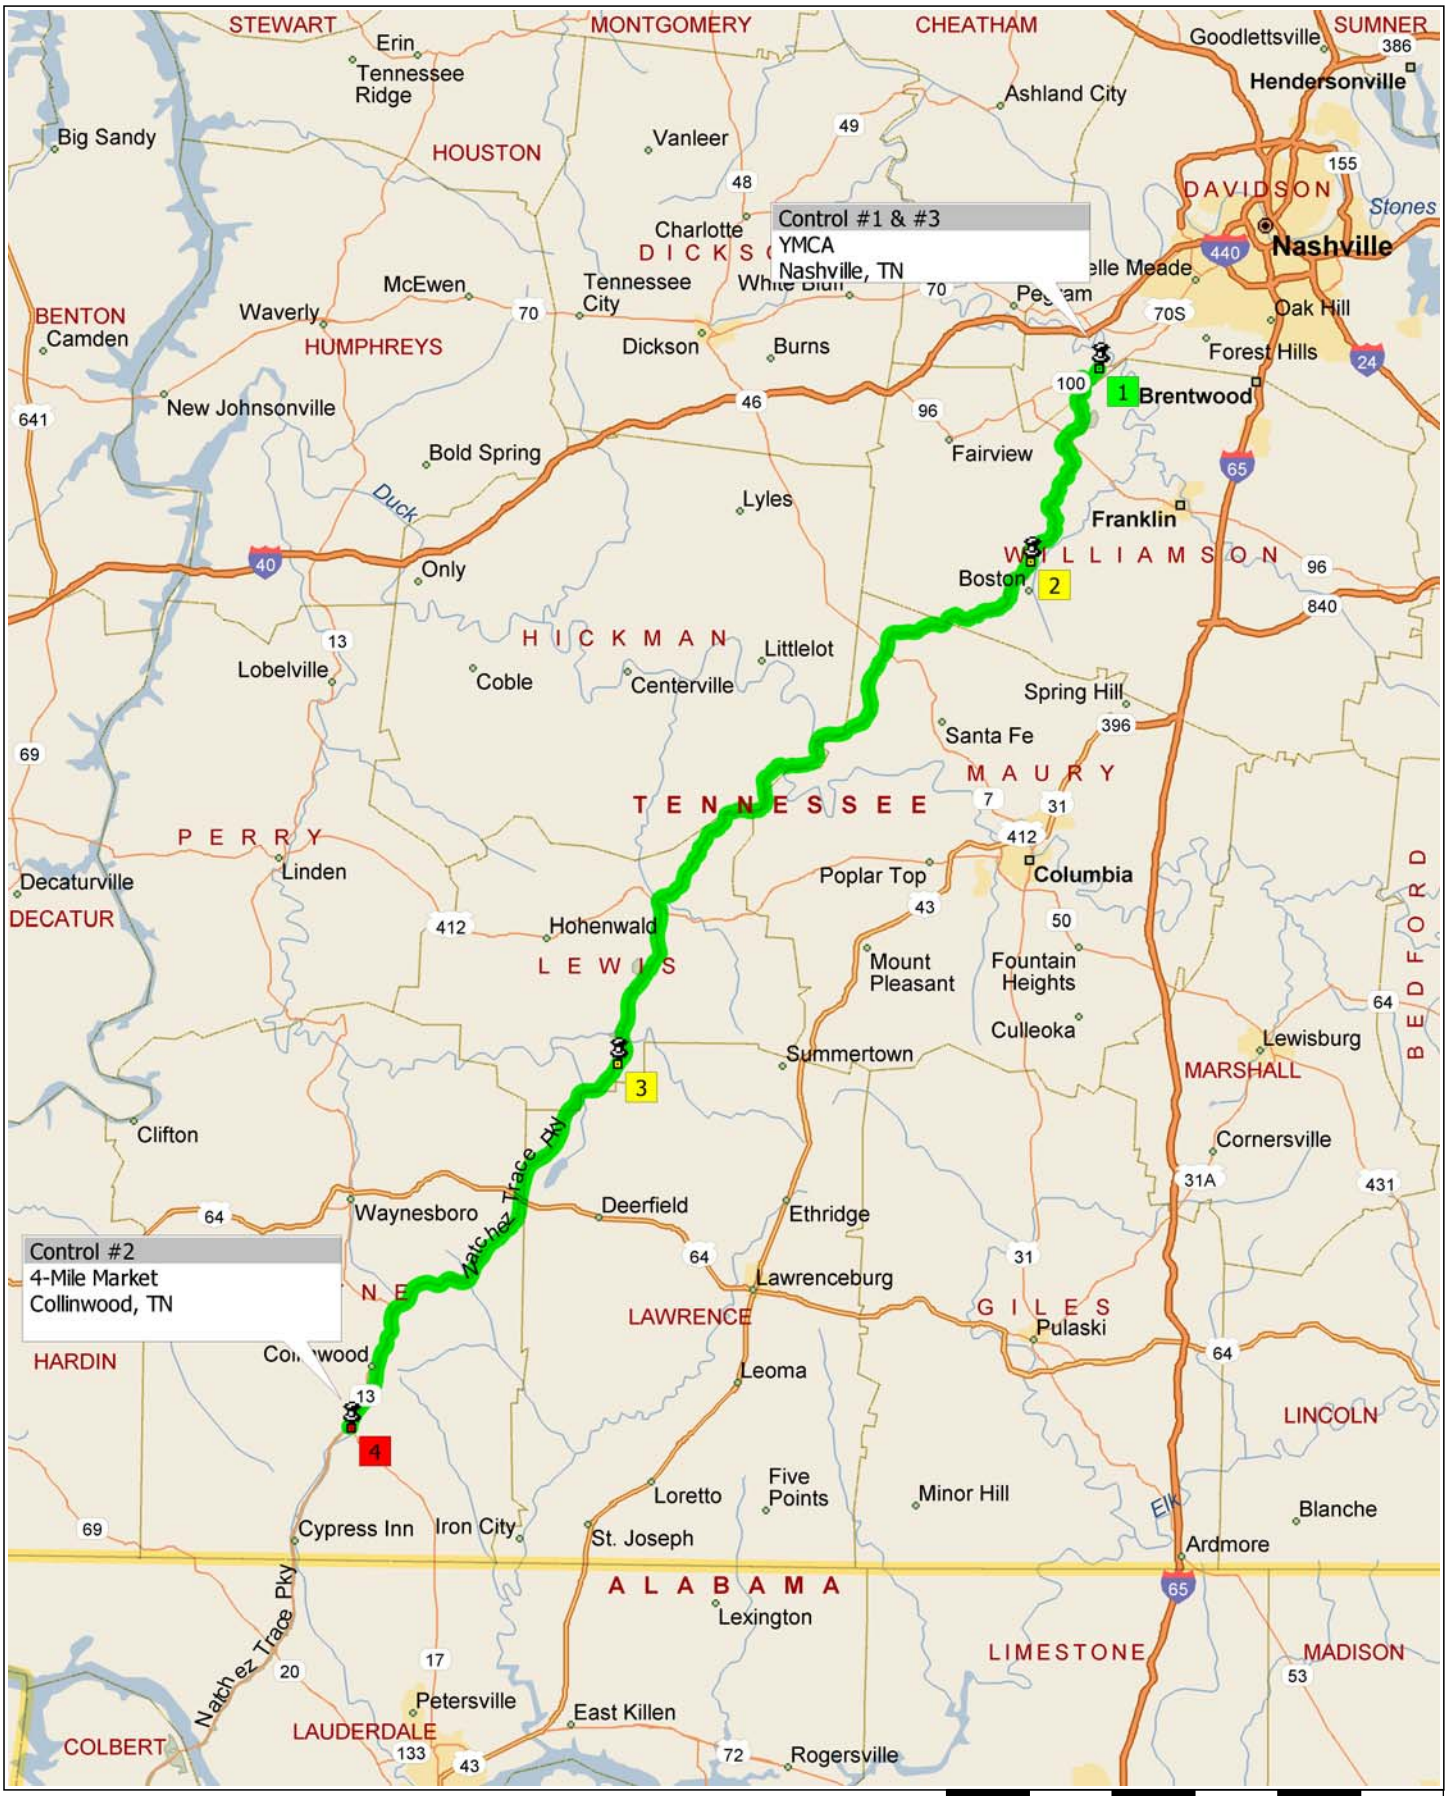

# Natchez Trace 300K

Control #2  
4-Mile Market  
Collinwood, TN

Control #1 & #3  
YMCA  
Nashville, TN

Leg Miles	Total Miles	Turn	Traffic Sign	Mile Post	Natchez Trace 300K Brevet
-	-	---	>>>		<b>CONTROL #1 - STARBUCKS, 8121 Highway 100, Nashville, TN</b>
-	-	---	>>>		<b>OPEN 6:00 AM - CLOSE 6:00 AM</b>
-	-	LEFT	TL		<b>Leaving Control, turn LEFT onto SR-100</b>
1.4	1.4	RIGHT	---		Bear RIGHT onto Natchez Trace Parkway Entrance Ramp
15.2	16.6	---	---	<b>427.6</b>	<b>Garrison Creek -- Water &amp; Restrooms</b>
19.9	36.5	---	---	<b>407.7</b>	<b>Gordon House -- Water &amp; Restrooms</b>
3.0	39.5	---	---	<b>404.7</b>	<b>Jackson Falls -- Water &amp; Restrooms</b>
23.8	63.3	---	>>>	<b>380.9</b>	<b>OPTIONAL STORE STOP - Trading Post - Napier, TN</b>
-	63.3	---	>>>		<b>Exit on Napier Rd and head Southeast for 0.3 miles</b>
3.1	66.4	---	---	<b>377.8</b>	<b>Jack's Branch -- Water &amp; Restrooms</b>
13.3	79.7	---	---	<b>364.5</b>	<b>Glenrock Branch -- Water &amp; Restrooms</b>
13.9	93.6	LEFT	---	<b>350.6</b>	Turn LEFT (East) onto Exit Ramp to SR-13
0.1	93.7	RIGHT	SS		Turn RIGHT (East) onto SR-13 [Chisholm Rd]
0.1	93.8	---	>>>		<b>CONTROL #2 - 4-Mile Market, 1609 Chisholm Rd, Collinwood, TN</b>
-	93.8	---	>>>		<b>OPEN 10:26 AM - CLOSE 4:04 PM</b>
-	93.8	RIGHT	---		<b>Leaving Control, turn RIGHT onto SR-13 [Chisholm Road]</b>
0.1	93.9	LEFT	---		Turn LEFT onto Natchez Trace Parkway Entrance Ramp
0.1	94.0	RIGHT	SS		Turn RIGHT (North-East) onto Natchez Trace Pky
13.9	107.9	---	---	<b>364.5</b>	<b>Glenrock Branch -- Water &amp; Restrooms</b>
13.3	121.2	---	---	<b>377.8</b>	<b>Jack's Branch -- Water &amp; Restrooms</b>
26.9	148.1	---	---	<b>404.7</b>	<b>Jackson Falls -- Water &amp; Restrooms</b>
3.0	151.1	---	---	<b>407.7</b>	<b>Gordon House -- Water &amp; Restrooms</b>
0.1	151.2	---	>>>	<b>407.8</b>	<b>OPTIONAL STORE STOP - Duck River Country Store - Shady Grove, TN</b>
-	151.2	---	>>>		<b>Exit on SR-50 and head West for 1.2 miles</b>
19.8	171.0	---	---	<b>427.6</b>	<b>Garrison Creek -- Water &amp; Restrooms</b>
14.6	185.6	RIGHT	---		Bear RIGHT (North) onto Exit Ramp to SR-100
0.2	185.8	---	SL		Keep STRAIGHT (North) onto SR-100
1.3	187.1	---	>>>		<b>CONTROL #3 - STARBUCKS, 8121 Highway 100, Nashville, TN</b>
-	187.1	---	>>>		<b>OPEN 3:00 PM (Saturday) - CLOSE 2:00 AM (Sunday)</b>