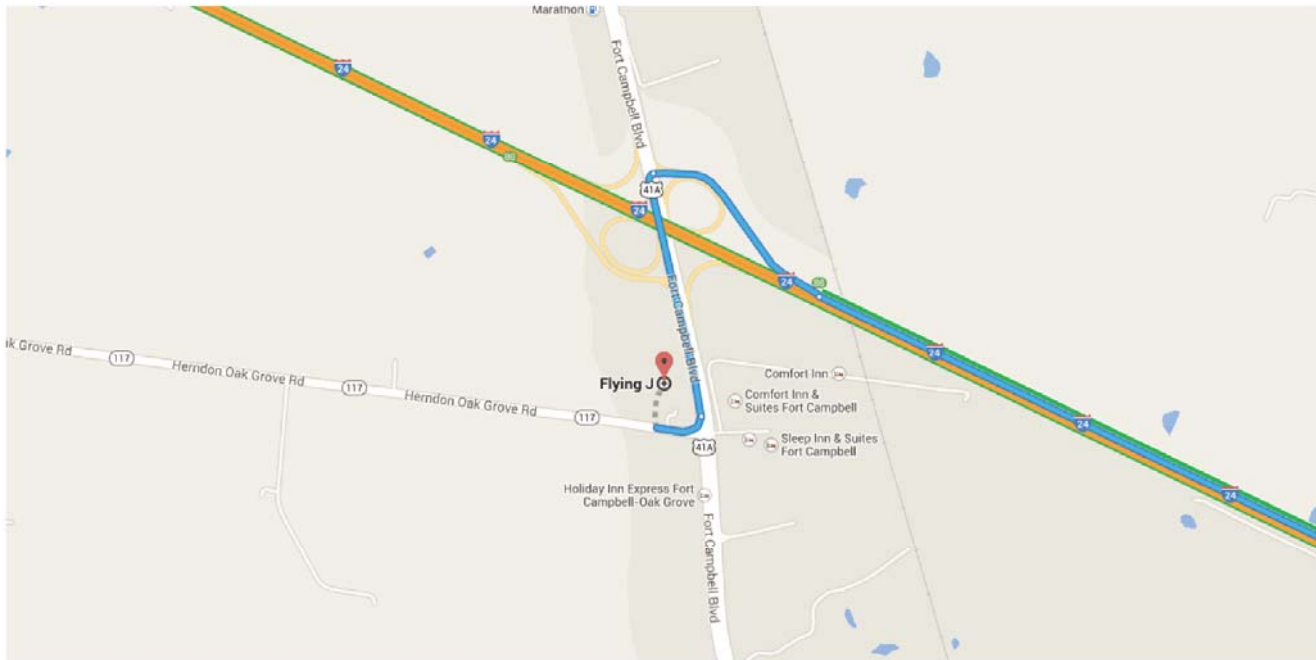

Directions from Interstate 65 to Flying J

Drive 67.8 mi, 1 h 1 min

○ Interstate 65  
Brentwood, TN 37027

● Flying J  
18750 Herndon Oak Grove Rd, Oak Grove, KY 42262

**DIRECTIONS FROM BRENTWOOD/NASHVILLE AREA**

Take I-24 West past Clarksville; after crossing state line into KY, take the 2<sup>nd</sup> exit (Exit 86), turn left on 41-A (Fort Campbell Blvd), go 1/2 mile and turn right at stop light on SR-117, Flying J Travel Plaza is on right.

**DIRECTIONS FROM MEMPHIS AREA**

Travel to Clarksville, TN and get on 41-A heading north to KY, go past Fort Campbell and just before you reach I-24, turn left at the stop light on SR-117 and then right into the Flying J Travel Plaza.

**RESTAURANTS AVAILABLE AT THIS EXIT:** Denny's (inside Flying J), McDonalds, Waffle House, Subway & Wendy's

**HOTELS AVAILABLE AT THIS EXIT**

Quality Inn Fort Campbell  
201 Auburn St  
Oak Grove, KY 42262  
(270) 439-3311