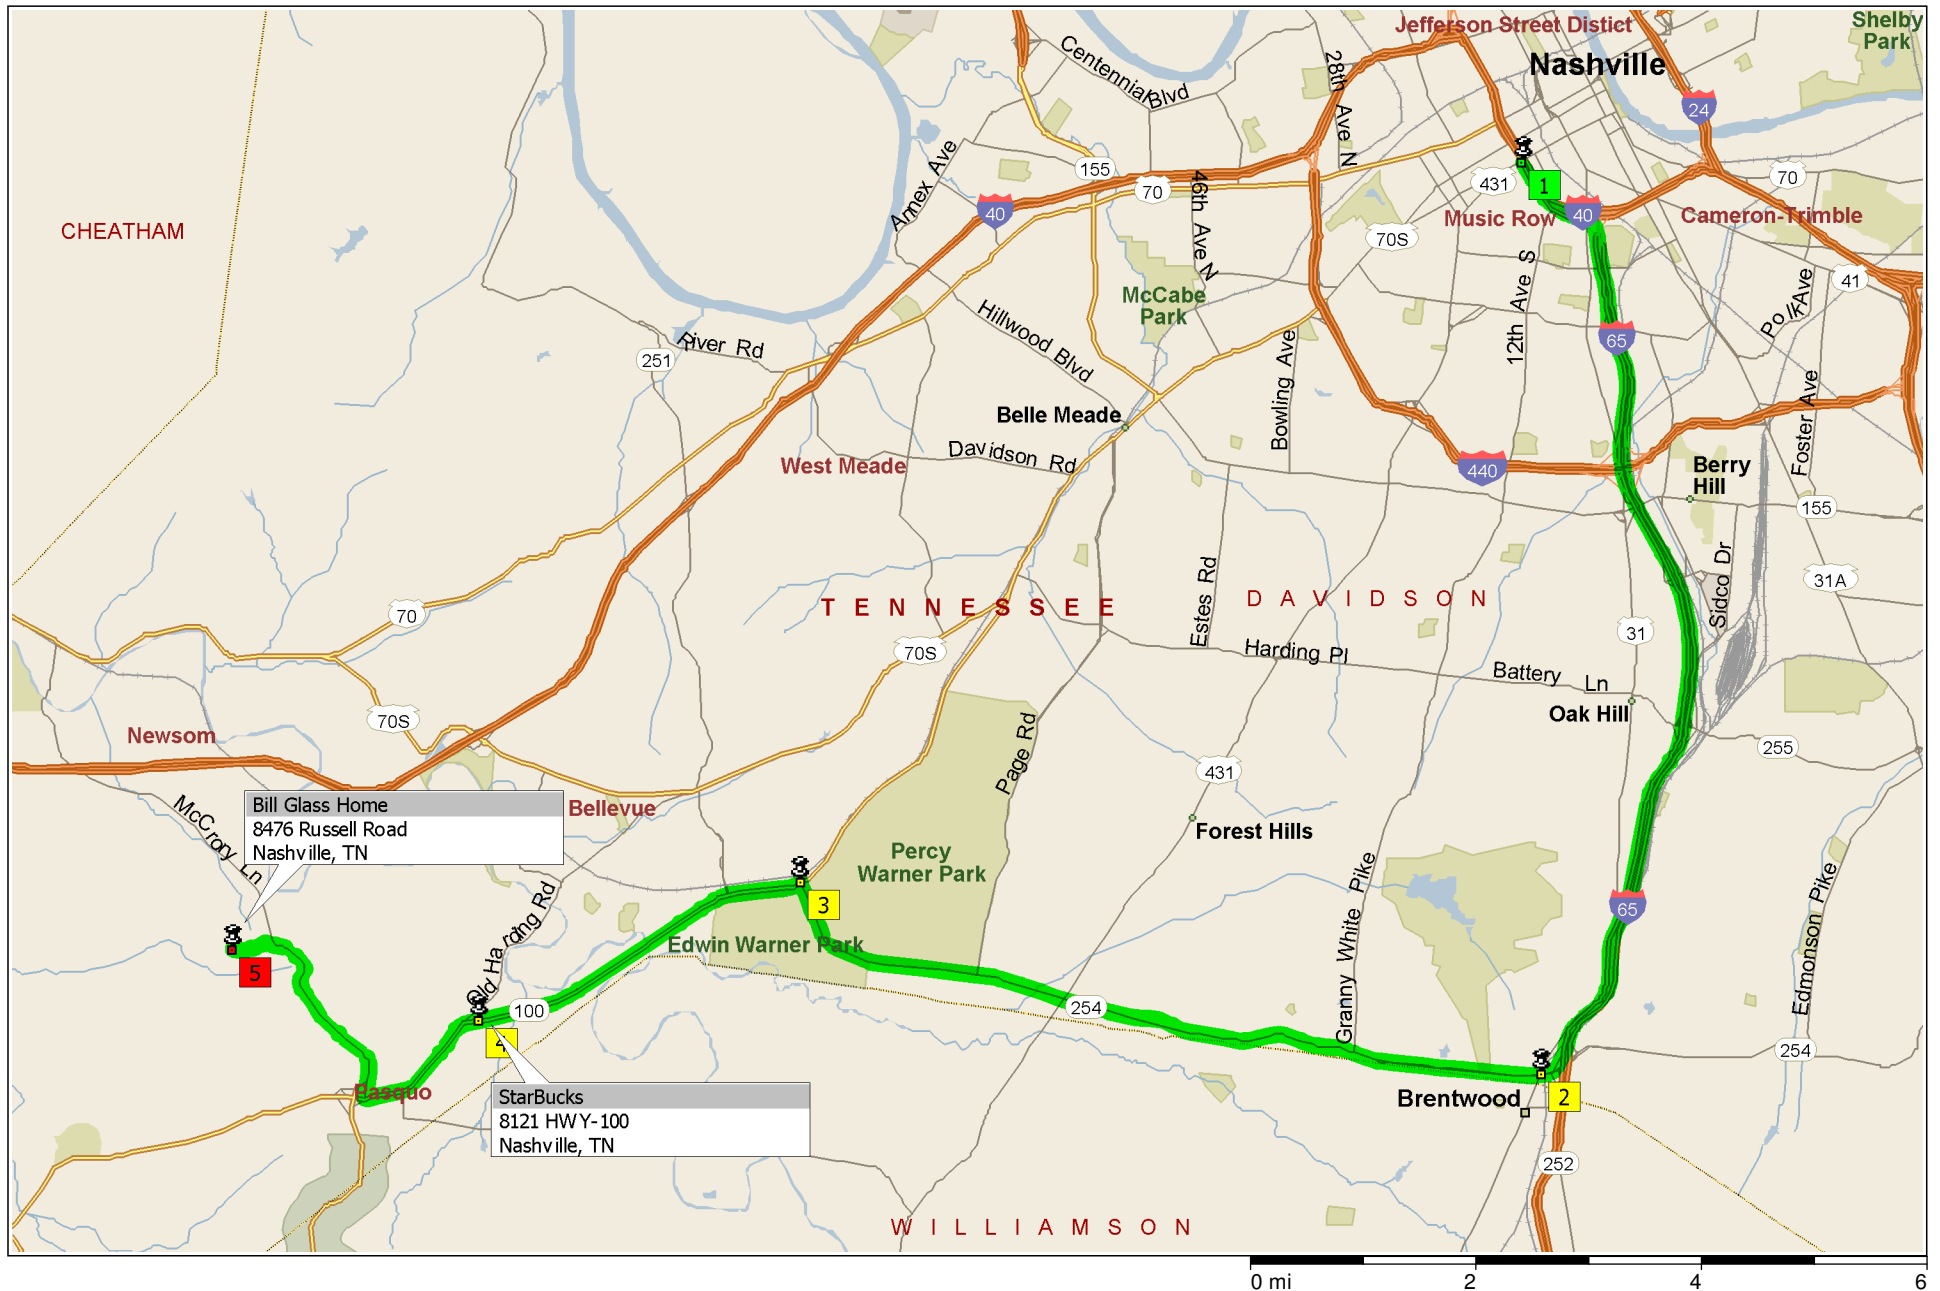

# Directions-NTP

22.8 miles; 29 minutes

Bill Glass Home  
8476 Russell Road  
Nashville, TN

StarBucks  
8121 HWY-100  
Nashville, TN

9:00 AM	0.0 mi	<b>1</b> Depart Nashville on Ramp (South-East) for 0.2 mi towards I-40 / I-65 / Knoxville / Huntsville
9:00 AM	0.2 mi	Merge onto I-40 [I-65] for 0.6 mi
9:00 AM	0.7 mi	At exit 210, take Ramp (RIGHT) onto I-65 for 7.9 mi towards I-65 / Huntsville
9:08 AM	8.7 mi	At exit 74B, take Ramp (RIGHT) onto SR-254 [Old Hickory Blvd] for 0.4 mi towards TN-254 / Old Hickory Blvd / Brentwood
9:08 AM	9.0 mi	<b>2</b> At Brentwood, stay on SR-254 [Old Hickory Blvd] (West) for 7.1 mi
9:19 AM	16.2 mi	<b>3</b> At HWY-100, turn LEFT (West) onto SR-100 for 3.2 mi
9:23 AM	19.3 mi	<b>4</b> At StarBucks, stay on SR-100 (West) for 1.3 mi
9:24 AM	20.6 mi	Turn RIGHT (North) onto McCrory Ln for 1.8 mi
9:28 AM	22.4 mi	Keep LEFT onto Russell Rd for 0.4 mi
9:29 AM	22.8 mi	Keep LEFT to stay on Russell Rd for 21 yds
9:29 AM	22.8 mi	<b>5</b> Arrive Bill Glass Home