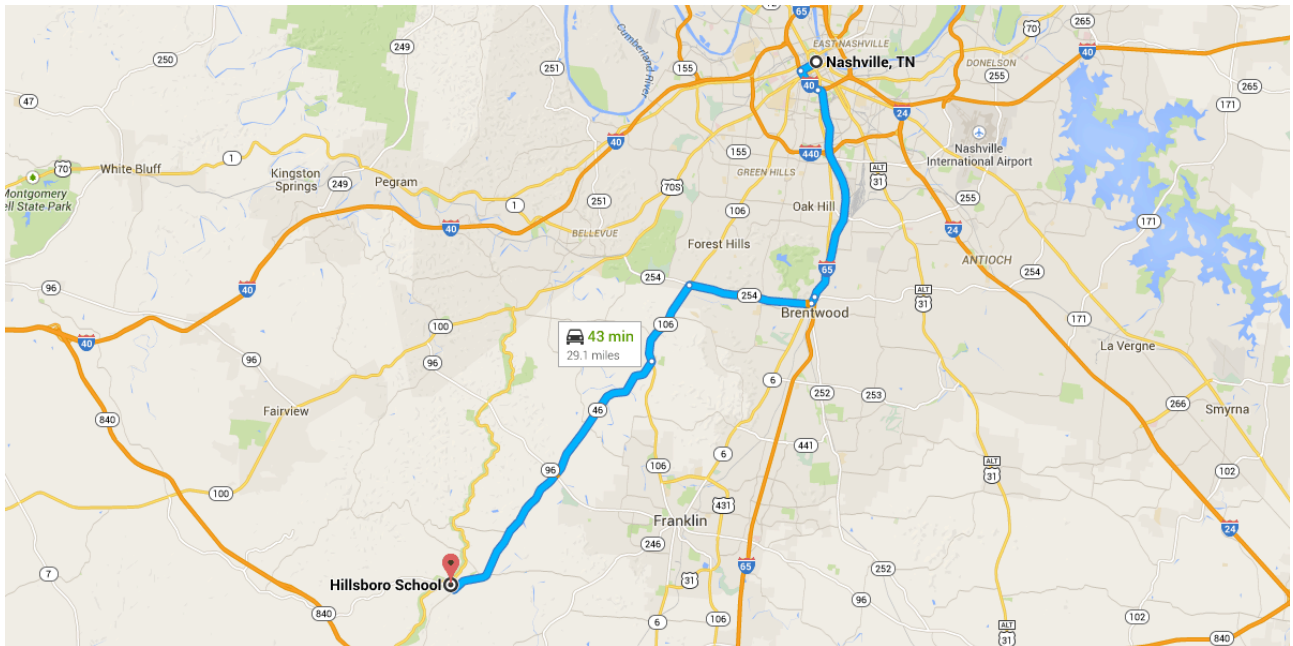

### Directions from Nashville, TN to Hillsboro School

#### o Nashville, TN

↑ Head southwest on Church St toward Capitol Blvd  
 0.6 mi / 2 min

Follow I-65 S to Old Hickory Blvd. Take exit 74B from I-65 S  
 9.1 mi / 9 min

Map data ©2015 Google

- ↶ 2. Turn left onto 14th Ave N  
43 ft
- ⤴ 3. Merge onto I-40 E/I-65 S via the ramp on the left to Knoxville/Huntsville  
0.9 mi
- ↘ 4. Keep **right** at the fork to continue on I-65 S, follow signs for Huntsville  
7.9 mi
- ↘ 5. Take exit 74B for Tennessee 254 W/Old Hickory Boulevard toward Brentwood  
0.2 mi

- ⤴ Merge onto Old Hickory Blvd  
4.5 mi / 7 min
- ↶ Turn left onto TN-106 S/US-431 S/Hillsboro Rd/Hillsboro Pike  
i  
 Continue to follow TN-106 S/US-431 S/Hillsboro Rd  
3.2 mi / 5 min

Drive to TN-46 N

- ↘ 8. Turn right onto TN-46 N  
11.6 mi / 17 min
- ↘ 9. Turn right to stay on TN-46 N  
i Destination will be on the right  
11.4 mi
- 0.2 mi

**Hillsboro School**

5412 Pinewood Road, Franklin, TN 37064