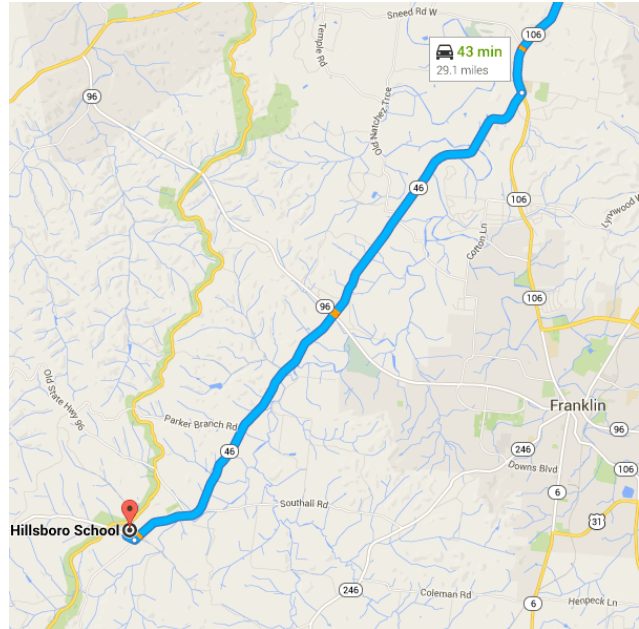

### Directions from Nashville, TN to Hillsboro School

#### o Nashville, TN

↑ Head southwest on Church St toward Capitol Blvd  
 0.6 mi / 2 min

Follow I-65 S to Old Hickory Blvd. Take exit 74B from I-65 S  
 9.1 mi / 9 min

Map data ©2015 Google

- ↶ 2. Turn left onto 14th Ave N  
43 ft
- ⤴ 3. Merge onto I-40 E/I-65 S via the ramp on the left to Knoxville/Huntsville  
0.9 mi
- ↘ 4. Keep **right** at the fork to continue on I-65 S, follow signs for Huntsville  
7.9 mi
- ↘ 5. Take exit 74B for Tennessee 254 W/Old Hickory Boulevard toward Brentwood  
0.2 mi

- ⤴ Merge onto Old Hickory Blvd  
4.5 mi / 7 min
- ↶ Turn left onto TN-106 S/US-431 S/Hillsboro Rd/Hillsboro Pike  
i  
 Continue to follow TN-106 S/US-431 S/Hillsboro Rd  
3.2 mi / 5 min

Drive to TN-46 N

- ↘ 8. Turn right onto TN-46 N  
11.6 mi / 17 min
- ↘ 9. Turn right to stay on TN-46 N  
i Destination will be on the right  
11.4 mi
- 0.2 mi

**Hillsboro School**

5412 Pinewood Road, Franklin, TN 37064