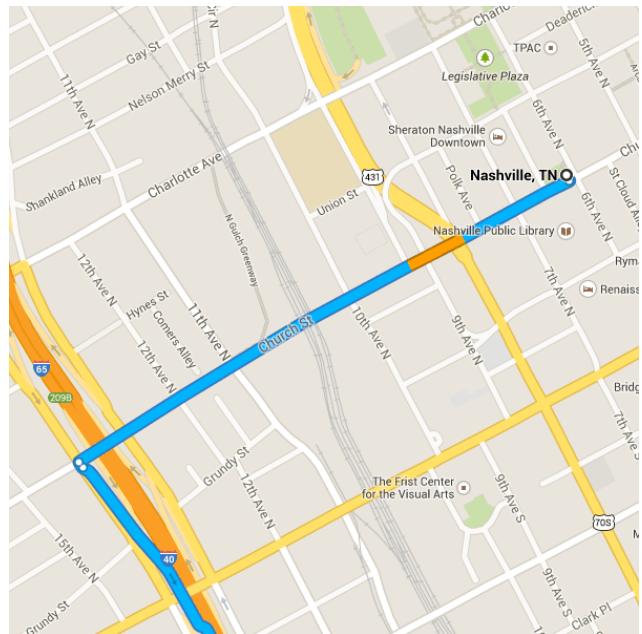

### Directions from Nashville, TN to Hillsboro School

#### o Nashville, TN

↑ Head southwest on Church St toward Capitol Blvd  
 0.6 mi / 2 min

Follow I-65 S to Old Hickory Blvd. Take exit 74B from I-65 S  
 9.1 mi / 9 min

Map data ©2015 Google

- ↶ 2. Turn left onto 14th Ave N  
43 ft
- ⤴ 3. Merge onto I-40 E/I-65 S via the ramp on the left to Knoxville/Huntsville  
0.9 mi
- ↘ 4. Keep **right** at the fork to continue on I-65 S, follow signs for Huntsville  
7.9 mi
- ↘ 5. Take exit 74B for Tennessee 254 W/Old Hickory Boulevard toward Brentwood  
0.2 mi

- ⤴ Merge onto Old Hickory Blvd  
4.5 mi / 7 min
- ↶ Turn left onto TN-106 S/US-431 S/Hillsboro Rd/Hillsboro Pike  
i  
 Continue to follow TN-106 S/US-431 S/Hillsboro Rd  
3.2 mi / 5 min

Drive to TN-46 N

- ↘ 8. Turn right onto TN-46 N  
11.6 mi / 17 min
- ↘ 9. Turn right to stay on TN-46 N  
i Destination will be on the right  
11.4 mi
- 0.2 mi

**Hillsboro School**

5412 Pinewood Road, Franklin, TN 37064