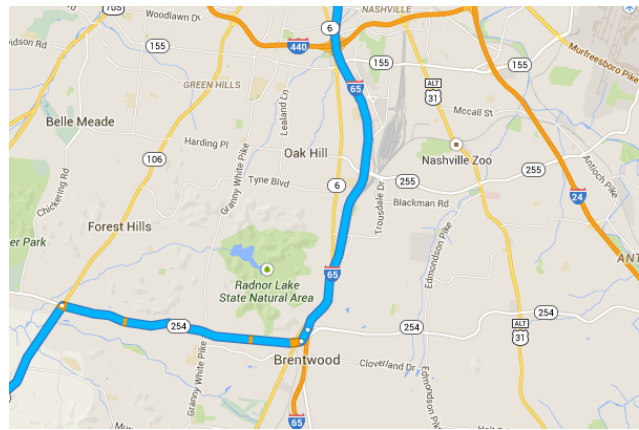

### Directions from Nashville, TN to Hillsboro School

#### o Nashville, TN

↑ Head southwest on Church St toward Capitol Blvd  
 0.6 mi / 2 min

Follow I-65 S to Old Hickory Blvd. Take exit 74B from I-65 S  
 9.1 mi / 9 min

Map data ©2015 Google

- ↶ 2. Turn left onto 14th Ave N  
43 ft
- ⤴ 3. Merge onto I-40 E/I-65 S via the ramp on the left to Knoxville/Huntsville  
0.9 mi
- ↘ 4. Keep **right** at the fork to continue on I-65 S, follow signs for Huntsville  
7.9 mi
- ↘ 5. Take exit 74B for Tennessee 254 W/Old Hickory Boulevard toward Brentwood  
0.2 mi

- ⤴ Merge onto Old Hickory Blvd  
4.5 mi / 7 min
- ↶ Turn left onto TN-106 S/US-431 S/Hillsboro Rd/Hillsboro Pike  
i  
 Continue to follow TN-106 S/US-431 S/Hillsboro Rd  
3.2 mi / 5 min

Drive to TN-46 N

- ↘ 8. Turn right onto TN-46 N  
11.6 mi / 17 min
- ↘ 9. Turn right to stay on TN-46 N  
i Destination will be on the right  
11.4 mi
- 0.2 mi

**Hillsboro School**

5412 Pinewood Road, Franklin, TN 37064