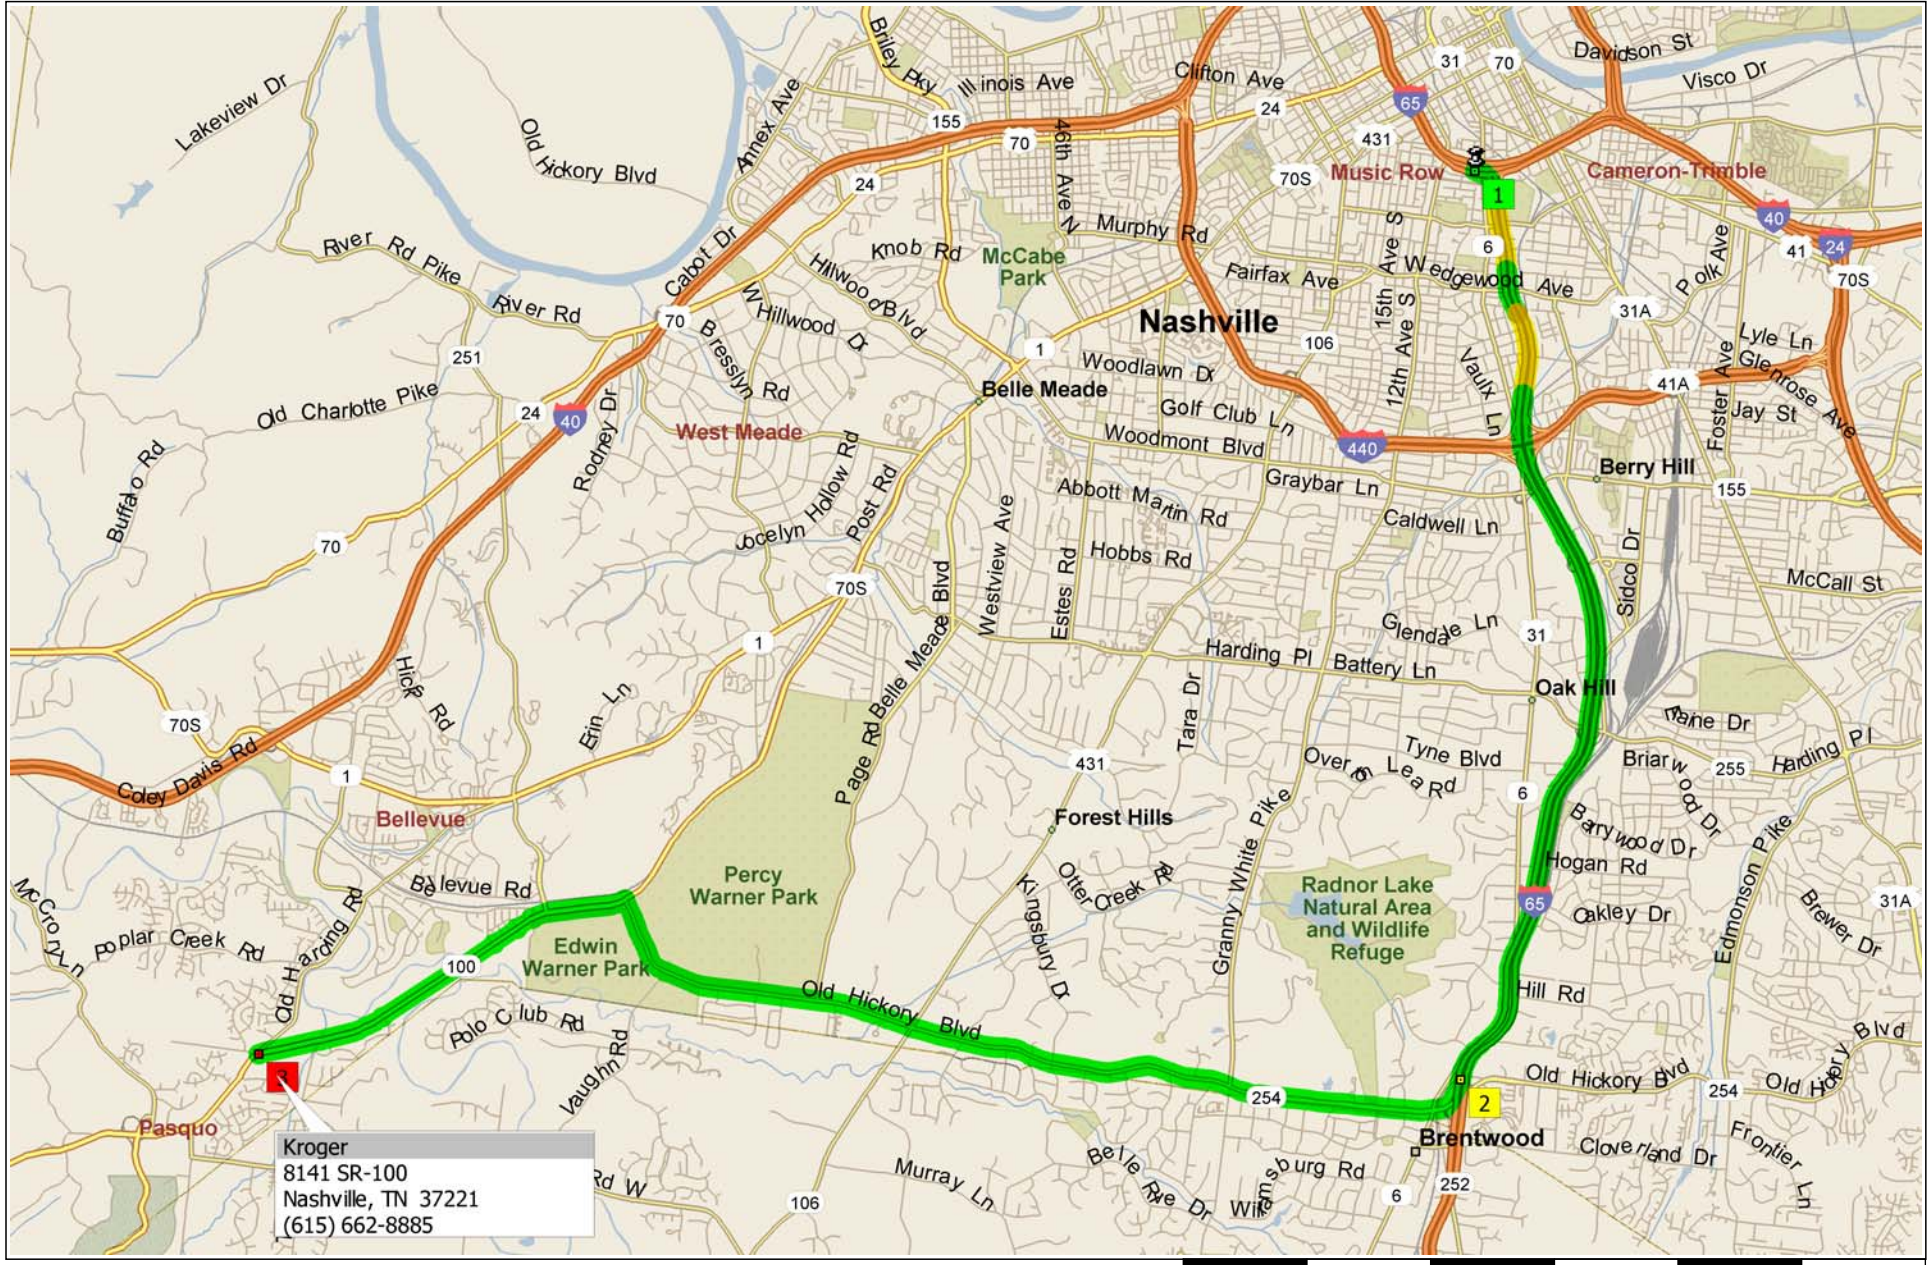

Pasquo, TN Directions

18.7 miles; 23 minutes

Kroger
8141 SR-100
Nashville, TN 37221
(615) 662-8885

9:00 AM 0.0 mi **1** Depart Nashville on Ramp (East) for 0.3 mi towards I-65 / Huntsville
9:00 AM 0.3 mi Merge onto I-65 for 7.7 mi
Construction near Nashville (SB) (November 10, 2008 - April 30, 2009)
9:07 AM 7.9 mi **2** At 74B, take Ramp (RIGHT) onto SR-254 [Old Hickory Blvd] for 7.5 mi towards TN-254 / Old Hickory Blvd / Brentwood
9:18 AM 15.4 mi Turn LEFT (West) onto SR-100 for 3.3 mi
9:23 AM 18.7 mi **3** Arrive Kroger [8141 SR-100, Nashville, TN 37221, (615) 662-8885]

Park at the YMCA behind Kroger