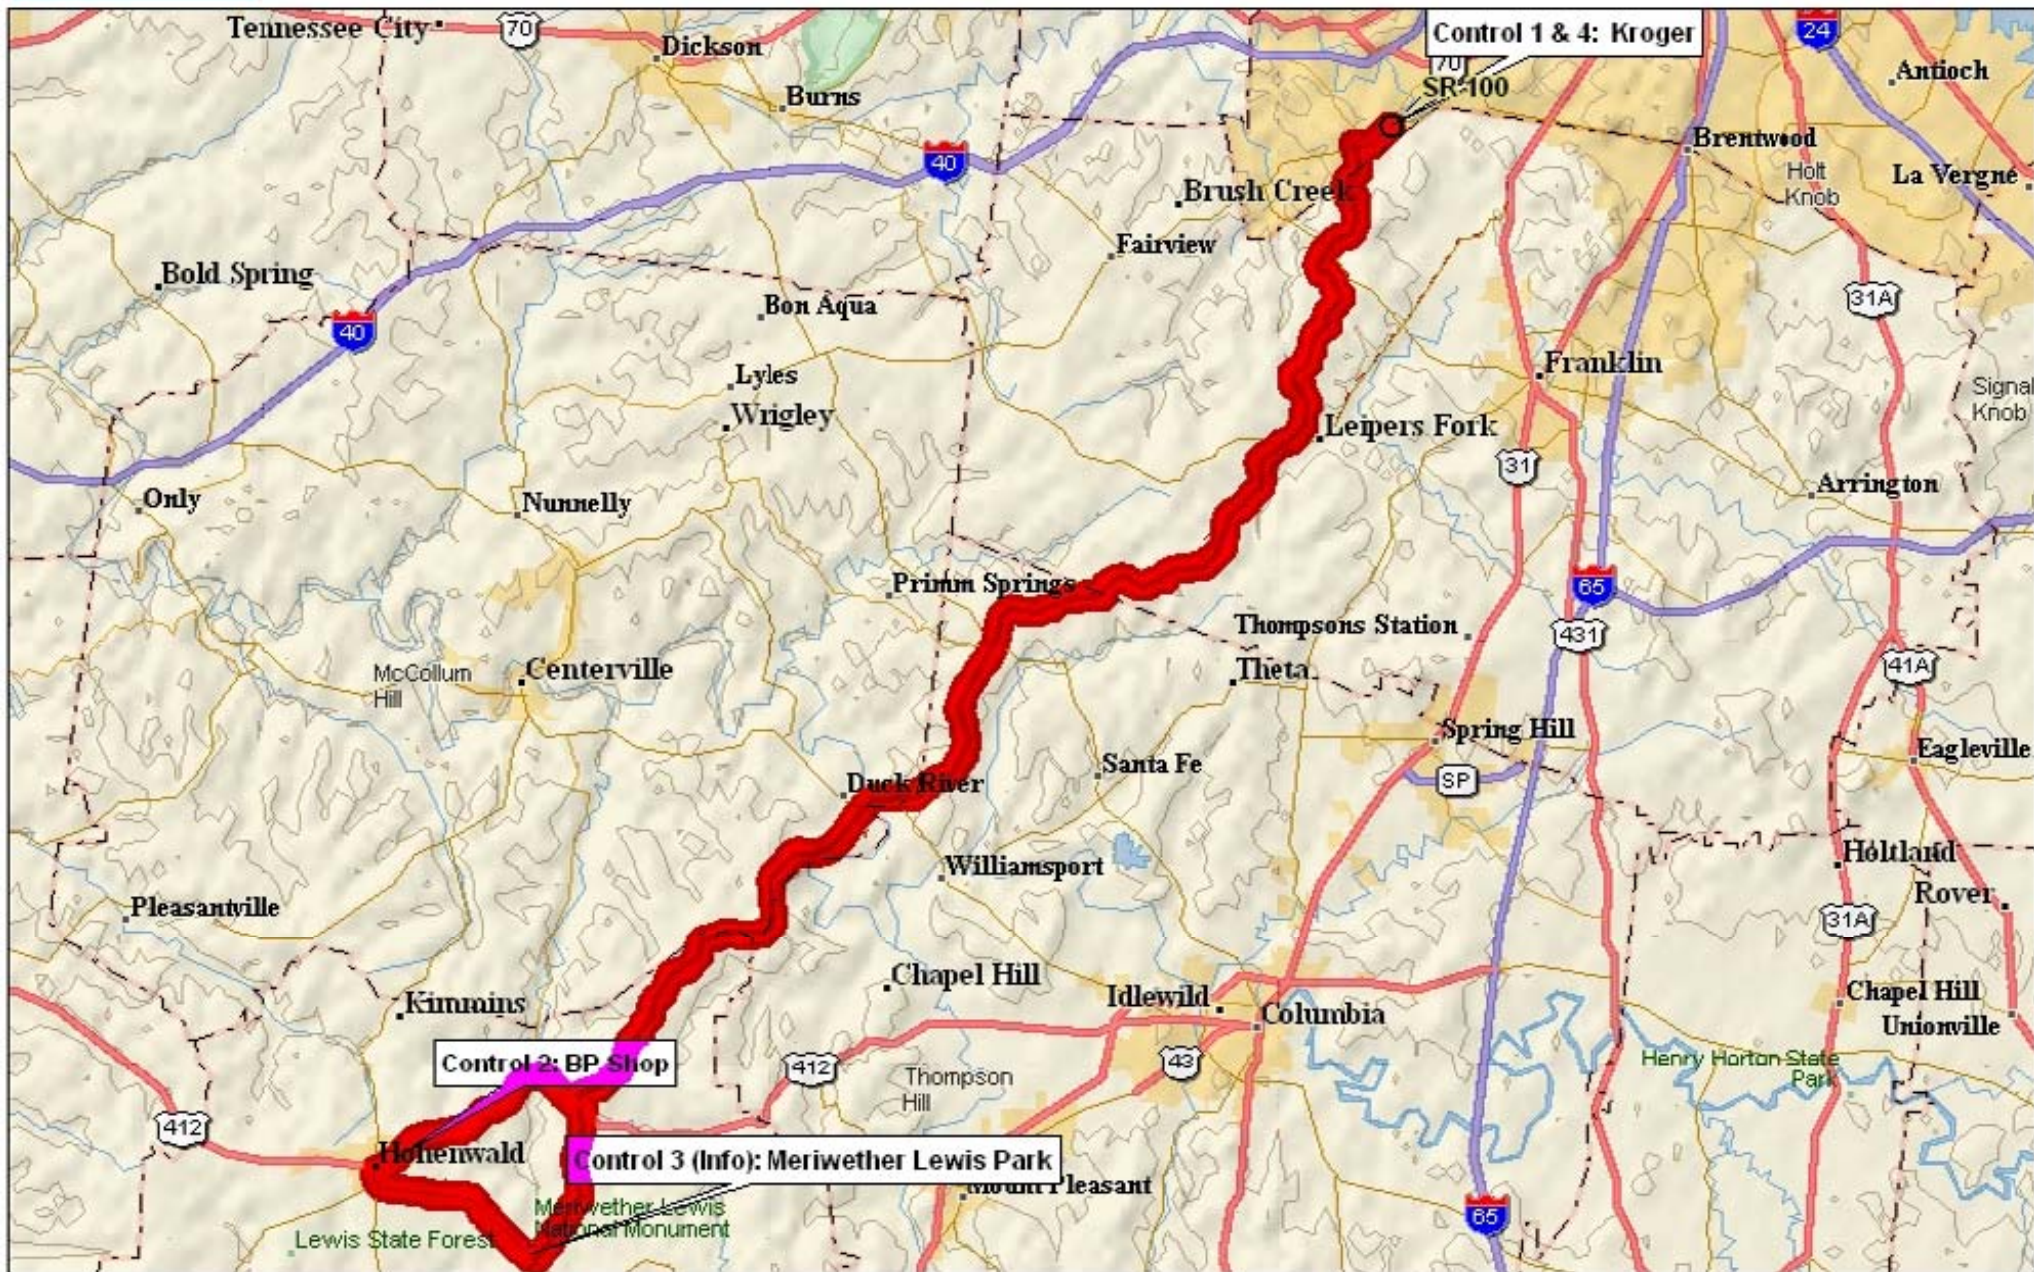

Natchez Trace Northern Terminus 200K Permanent
RUSA Permanent Route #314

Topo USA® 5.0

Data use subject to license.

© 2004 DeLorme. Topo USA® 5.0.

www.delorme.com