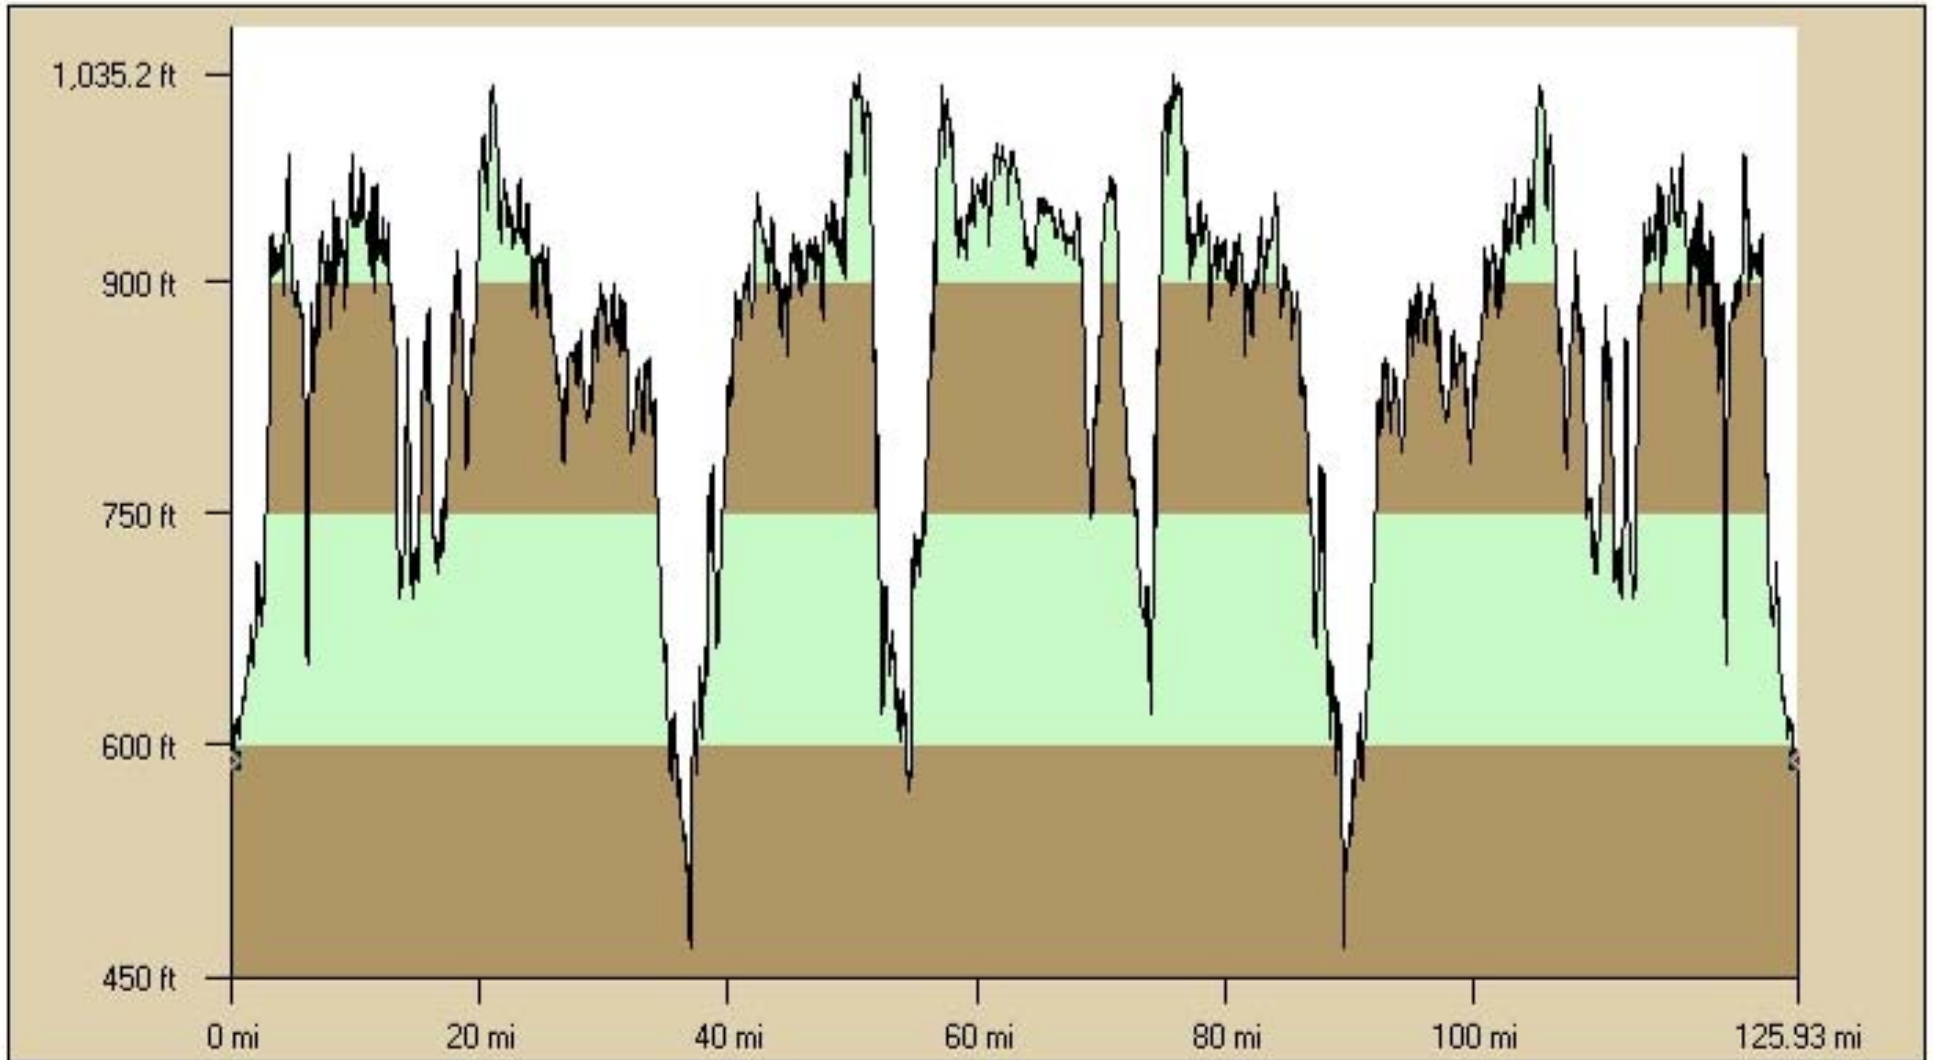

Topo USA® 5.0

Data use subject to license.

© 2004 DeLorme. Topo USA® 5.0.

www.delorme.com

Partial Miles	Total Miles	Turn	Traffic Sign	Natchez Trace Northern Terminus 200K Permanent
	0.0			CONTROL #1 - Kroger, 8141 Highway 100, Nashville, TN OPEN Start - CLOSE Start + 01:00
	0.0	LEFT	TL	Leaving Control, turn LEFT on TN100
1.4	1.4	RIGHT		RIGHT on Natchez Trace Parkway entrance ramp
15.2	16.6			Garrison Creek (milepost 427.6) -- water, restrooms
19.9	36.5			Gordon House (milepost 407.7) -- water, restrooms
3.0	39.5			Jackson Falls (milepost 404.7) -- water, restrooms
13.6	53.1	LEFT		LEFT from NTP onto ramp to US412 Columbia/Hohenwald
0.2	53.3	LEFT	SS	LEFT on US412 towards Hohenwald (becomes E Main Street)
7.9	61.2		>>> >>>	CONTROL #2 - BP Shop, 426 E Main Street, Hohenwald, TN OPEN Start + 03:16 - CLOSE Start + 06:32 McDonalds, Sonic, Hardees, and other restaurants nearby
	61.2	RIGHT		Leaving control, turn RIGHT to continue on US412 (E Main Street)
0.5	61.7	LEFT	TL	LEFT on South Maple Street
0.4	62.1	LEFT	SS	LEFT on East 4th Street (TN20)
6.2	68.3	LEFT		LEFT to Meriwether Lewis Park
0.2	68.5			Straight on Monument Road (short loop)
0.2	68.7		>>> >>>	CONTROL #3 - Information Control: Answer question on card Water, restrooms available near campground
0.5	69.2	LEFT		After completing loop, turn LEFT to Natchez Trace Parkway entrance
0.2	69.4	LEFT	SS	LEFT on Natchez Trace Parkway (Nashville)
18.8	88.2			Jackson Falls (milepost 404.7) -- water, restrooms
3.0	91.2			Gordon House (milepost 407.7) -- water, restrooms
19.9	111.1			Garrison Creek (milepost 427.6) -- water, restrooms
14.6	125.7	RIGHT		RIGHT on ramp to TN100
0.2	125.9			Merge onto TN100
1.2	127.1	RIGHT	>>> >>>	CONTROL #4 - Kroger, 8141 Highway 100, Nashville, TN OPEN Start + 06:46 - CLOSE Start + 13:32