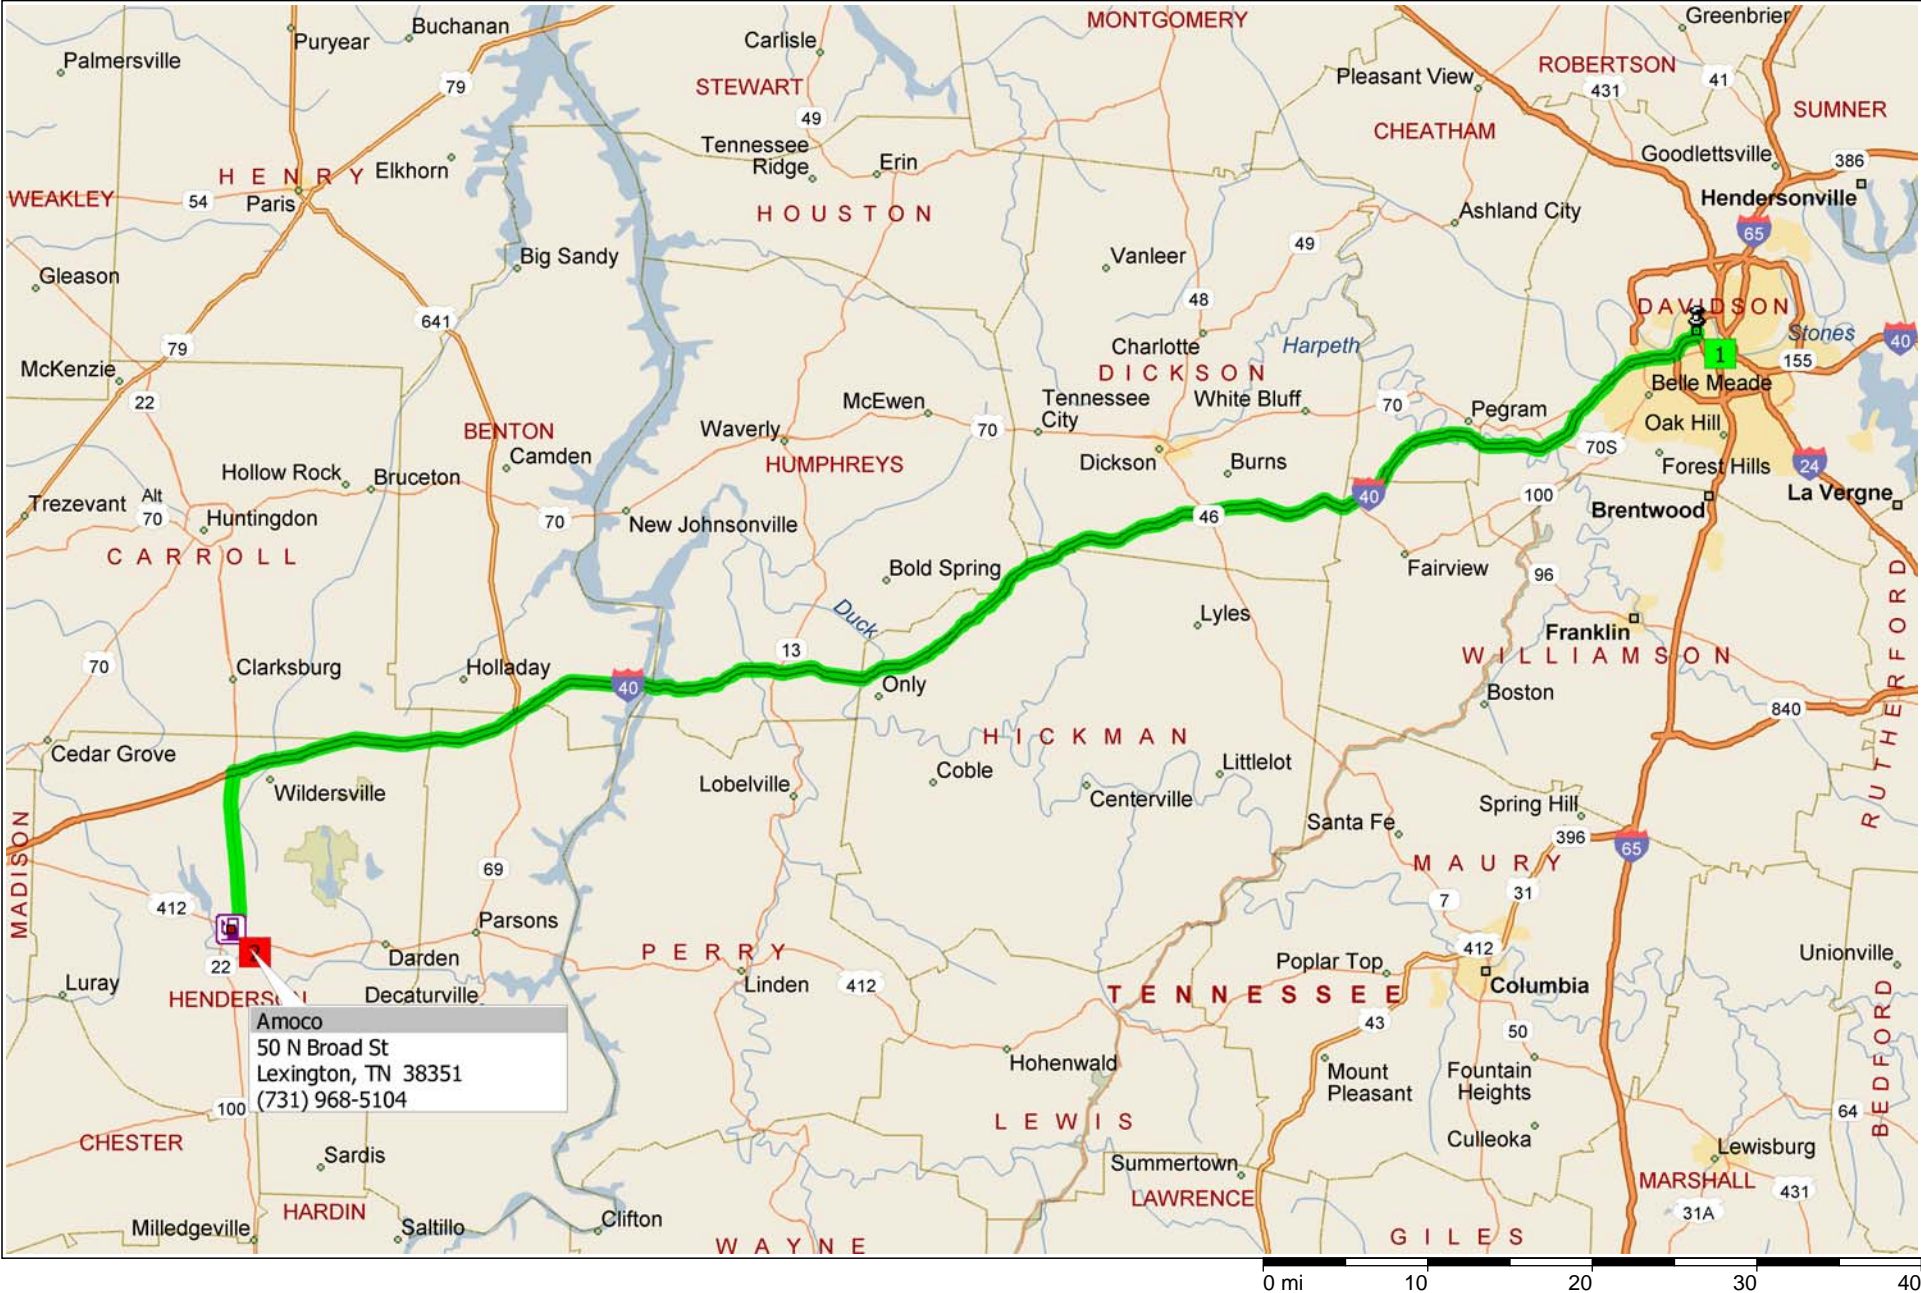

Lexington-TN-Directions

109.7 miles; 1 hour, 38 minutes

5:00 AM	0.0 mi	1 Depart Nashville, TN on Ramp (South) for 0.5 mi towards I-40 / Memphis
5:00 AM	0.5 mi	Merge onto I-40 for 99.1 mi
6:24 AM	99.7 mi	At exit 108, turn RIGHT onto Ramp for 0.2 mi towards TN-22 / Parkers Crossroads / Lexington / Huntingdon
6:24 AM	99.9 mi	Turn LEFT (South) onto SR-22 for 9.8 mi
6:38 AM	109.7 mi	2 Arrive Amoco [50 N Broad St, Lexington, TN 38351, (731) 968-5104]