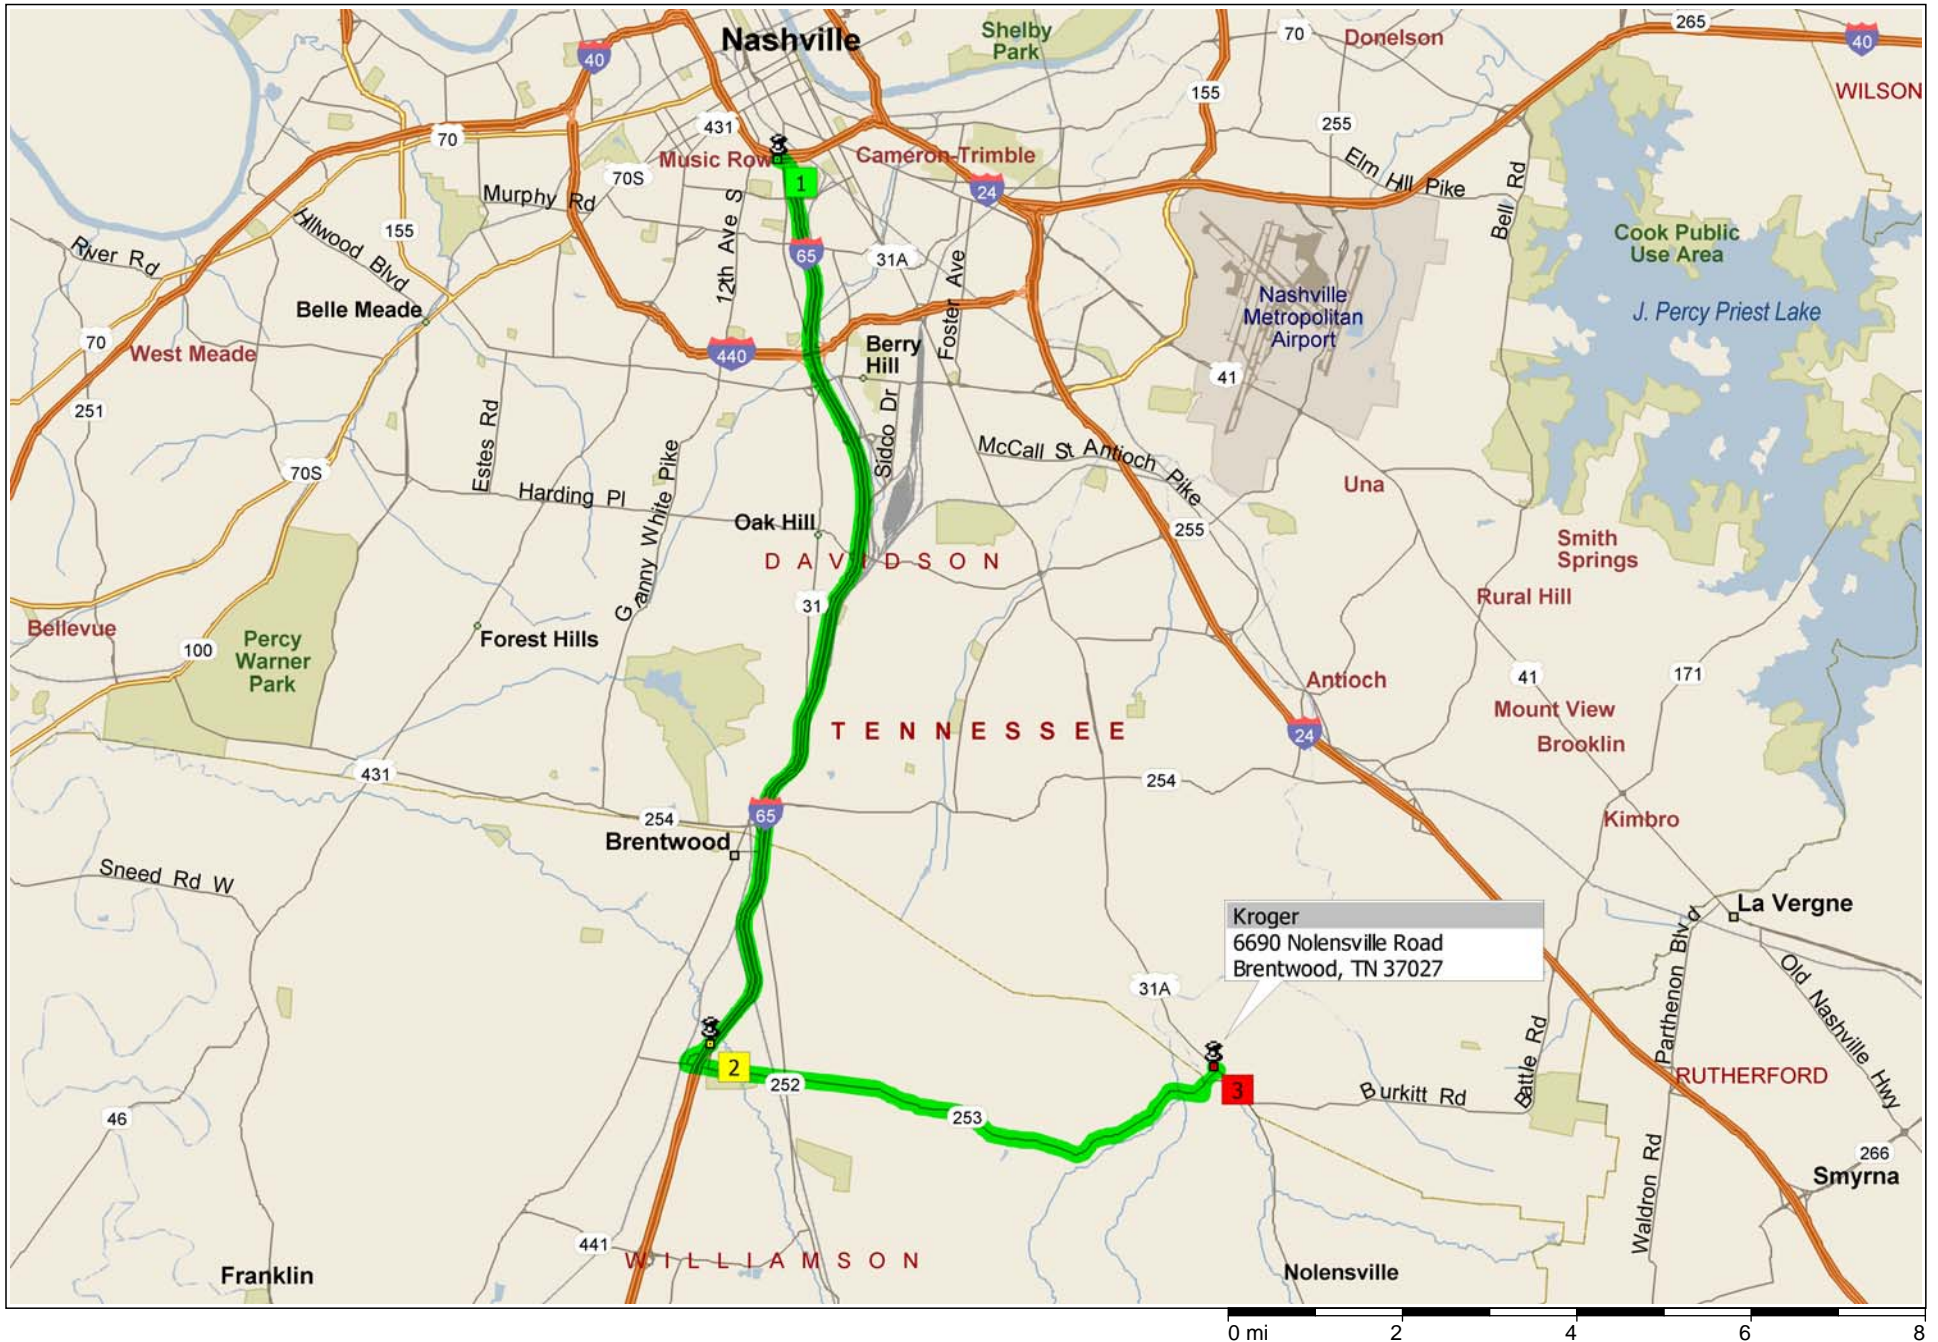

Kroger - Nolensville Road Directions

18.1 miles; 21 minutes

Kroger - Nolensville Road Directions

- 9:00 AM 0.0 mi **1** Depart Nashville, TN on Ramp (East) for 0.3 mi towards I-65 / Huntsville
- 9:00 AM 0.3 mi Merge onto I-65 for 10.7 mi
- 9:09 AM 10.9 mi **2** At Brentwood, TN, turn RIGHT onto Ramp for 0.4 mi towards TN-253 / Concord Rd / Brentwood
- 9:10 AM 11.3 mi Turn LEFT (East) onto SR-253 [Concord Rd] for 6.7 mi
- 9:21 AM 18.0 mi Turn LEFT (North-West) onto US-31A [US-41A] for 109 yds
- 9:21 AM 18.1 mi **3** Arrive Kroger