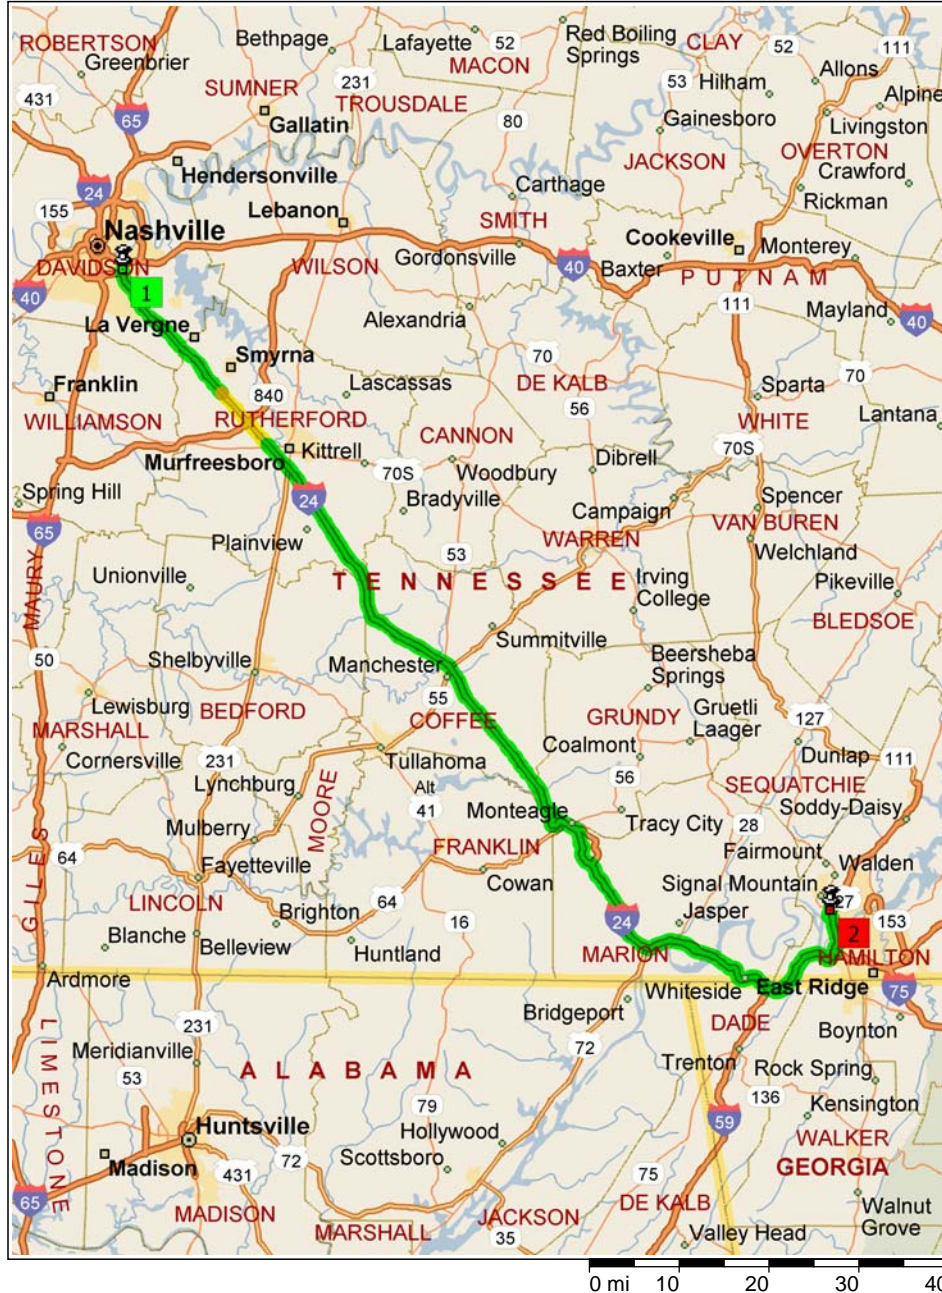

Nashville, TN to Chattanooga, TN

131.7 miles; 2 hours, 7 minutes

Check your departure time; the next stop is in a different time zone.

9:00 AM	0.0 mi	1 Depart Nashville, TN on I-24 (South) for 126.2 mi towards I-24 / Chattanooga
		Construction near Murfreesboro (SB) (January 31, 2009 - June 30, 2009)
10:51 AM	114.8 mi	Entering Georgia
10:56 AM	118.9 mi	Entering Tennessee
11:02 AM	126.2 mi	At exit 178, turn RIGHT onto Ramp for 0.1 mi towards US-27 / US-11 / US-41 / US-64 / Broad St / Chattanooga / Lookout Mt
11:02 AM	126.3 mi	Keep LEFT to stay on Ramp for 0.3 mi towards US-27 / Chattanooga
11:02 AM	126.7 mi	Road name changes to US-27 for 3.6 mi
11:05 AM	130.2 mi	Keep RIGHT onto Ramp for 0.3 mi towards US-127 / Signal MTN
11:06 AM	130.5 mi	Bear RIGHT (West) onto US-127 [SR-27] for 1.2 mi Check local time; this stop is in a different time zone.
11:07 AM	131.7 mi	2 Arrive Chattanooga, TN