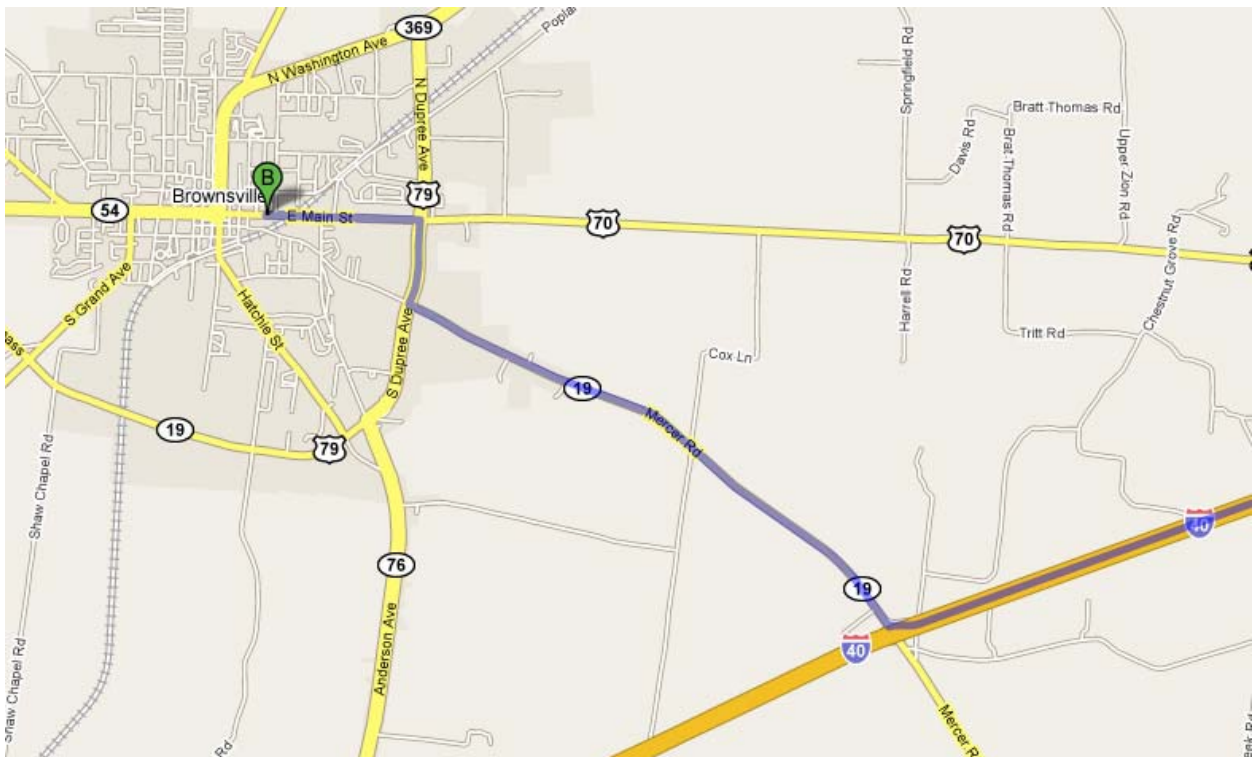

Directions To Brownsville, Tennessee

Exit #60 off Interstate 40

Head Northwest on SR-19 Mercer Road