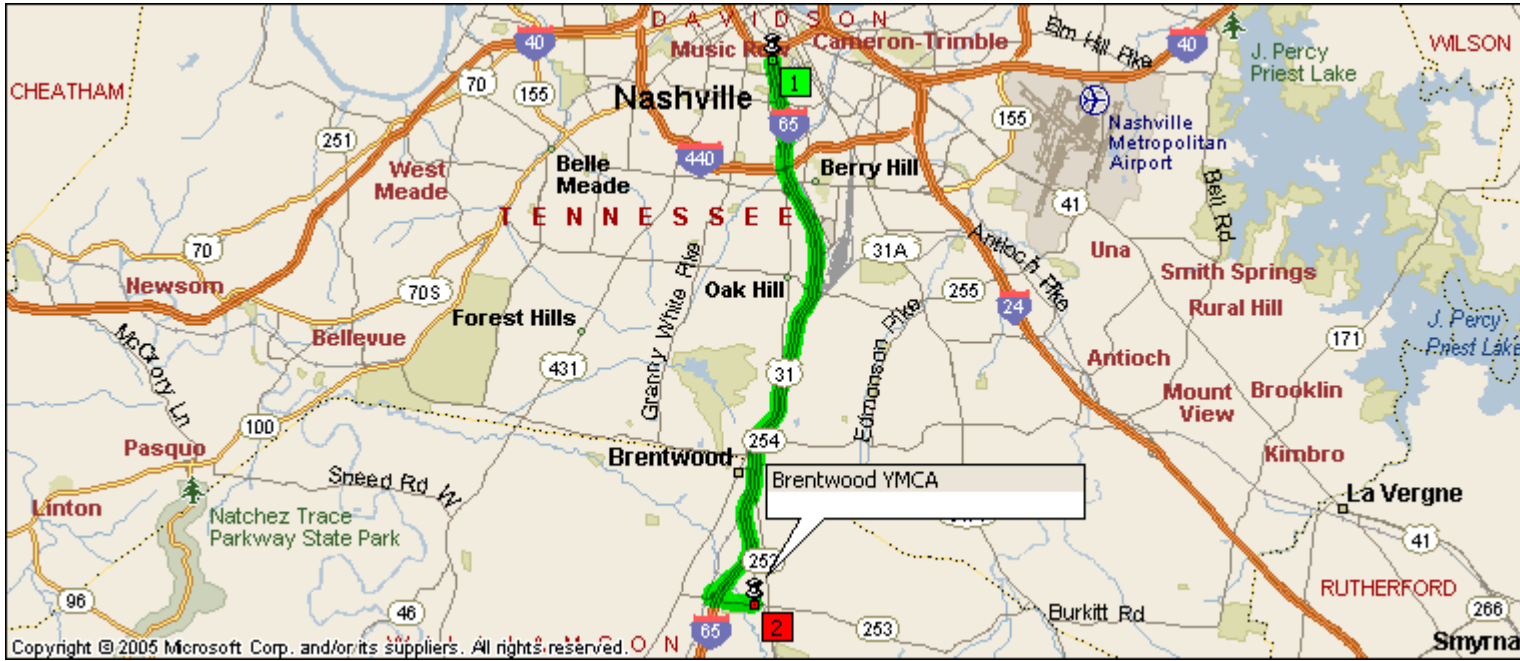

Directions To The Brentwood, TN YMCA

From: Nashville, TN To: Brentwood YMCA

Driving Distance: 11.9 miles Time: 11 minutes

Time	Distance	Instruction
9:00 AM	0.0	1 Depart Nashville, TN on I-65 (South) for 10.7 mi
9:09 AM	10.7	At exit 71, turn RIGHT onto Ramp for 0.4 mi towards TN-253 / Concord Rd / Brentwood
9:09 AM	11.1	Turn LEFT (East) onto SR-253 [Concord Rd] for 0.8 mi
9:11 AM	11.9	2 Arrive Brentwood YMCA

Copyright © 1988-2005 Microsoft Corp. and/or its suppliers. All rights reserved. <http://www.microsoft.com/streets/> © 2004 NAVTEQ. All rights reserved. This data includes information taken with permission from Canadian authorities © Her Majesty the Queen in Right of Canada. © Copyright 2004 by TeleAtlas North America, Inc. All rights reserved.

Brentwood, TN Hotels