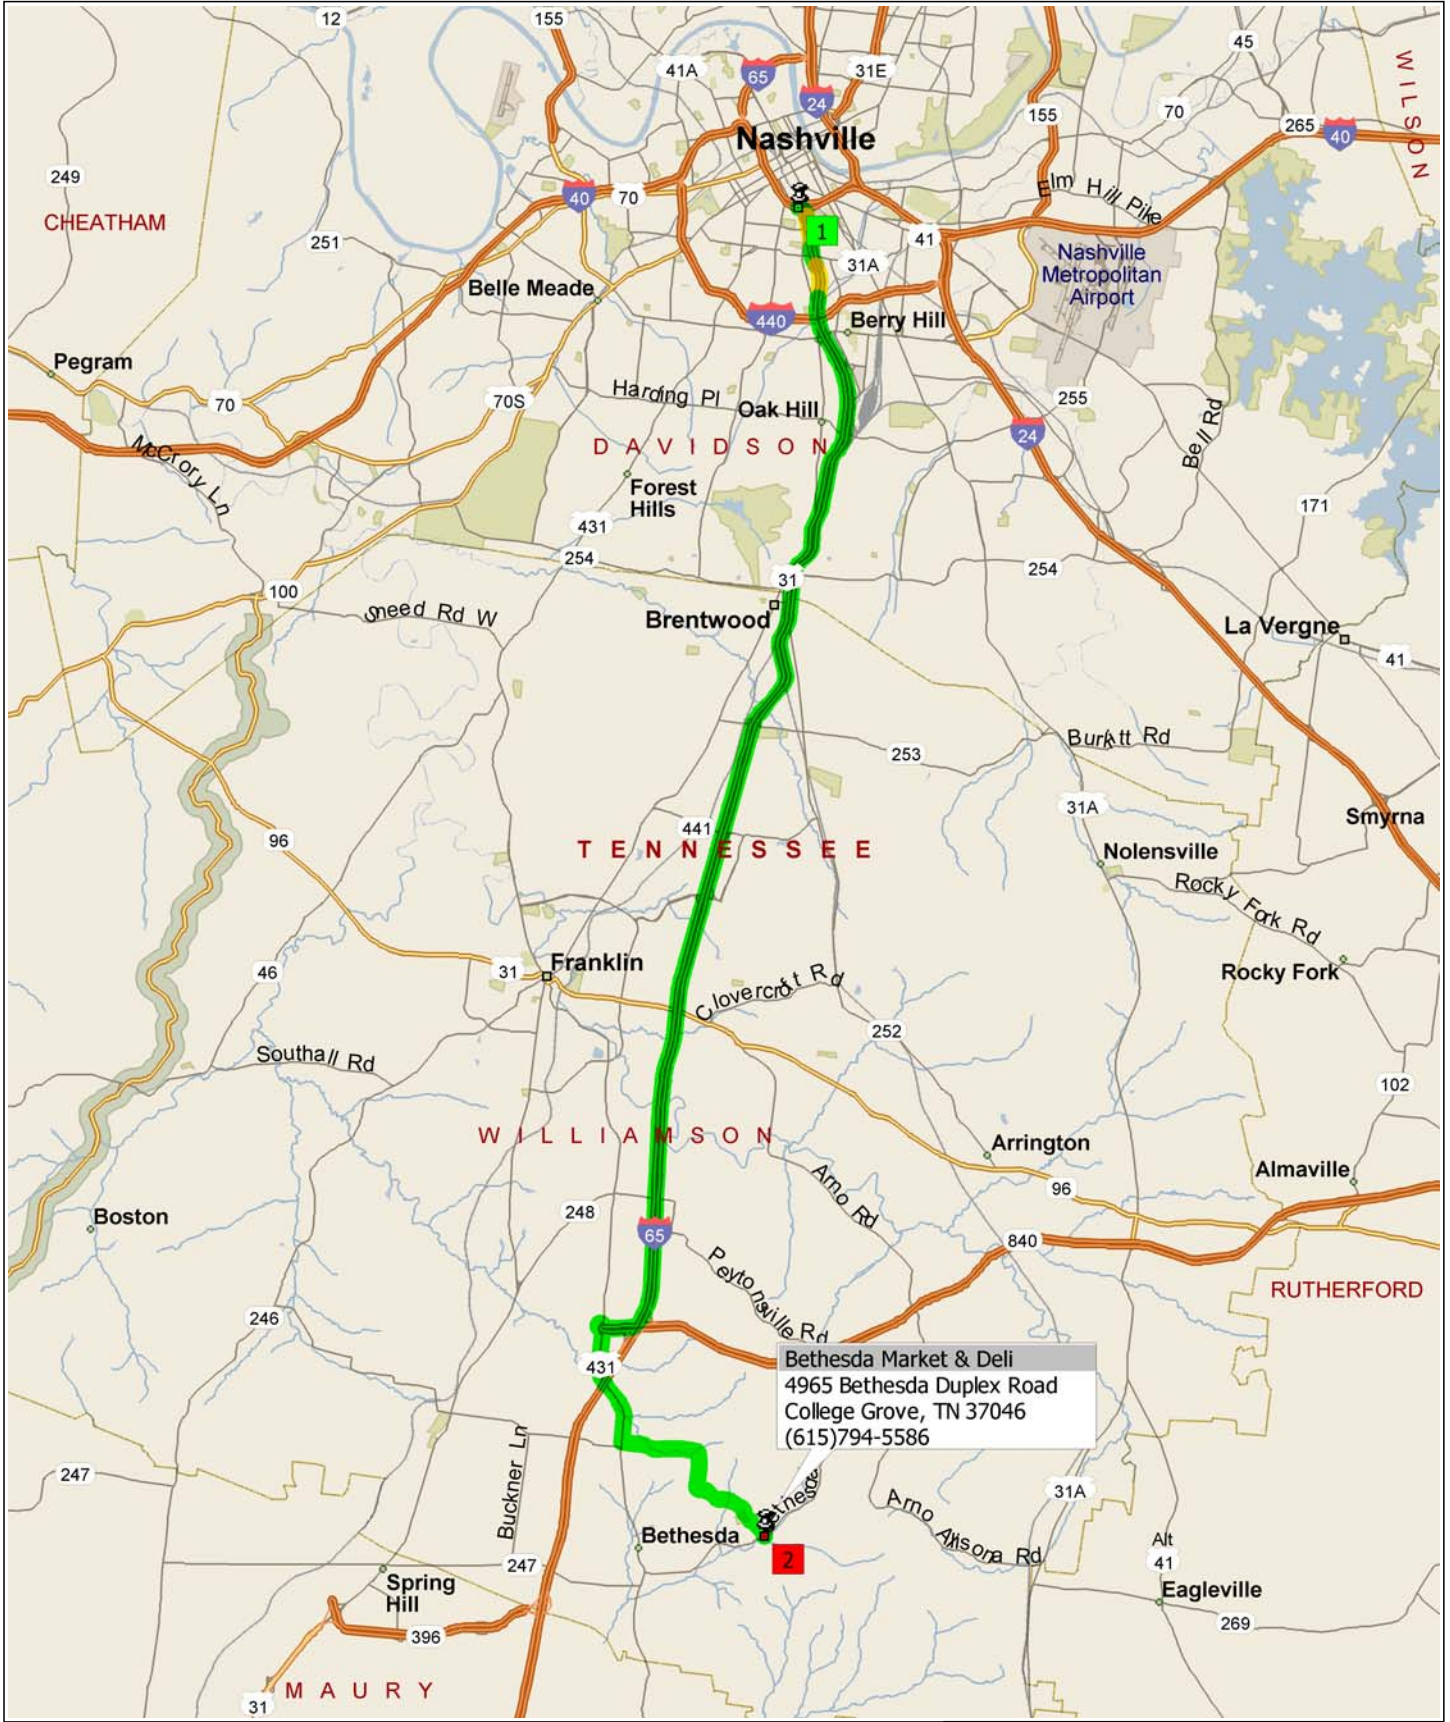

# Bethesda, TN Directions

31.2 miles; 30 minutes

9:00 AM	0.0 mi	<b>1</b> Depart Nashville on Ramp (East) for 0.3 mi towards I-65 / Huntsville
9:00 AM	0.3 mi	Merge onto I-65 for 22.6 mi Construction near Nashville (SB) (November 10, 2008 - April 30, 2009)
9:19 AM	22.9 mi	At exit 59, turn RIGHT onto Ramp for 0.5 mi towards TN-840 / Knoxville
9:20 AM	23.4 mi	Take Ramp onto SR-840 for 0.9 mi towards TN-840
9:21 AM	24.3 mi	At exit 30, turn off onto Ramp for 0.2 mi towards US-431 / Franklin / Lewisburg
9:21 AM	24.5 mi	Keep RIGHT to stay on Ramp for 164 yds towards US-431
9:22 AM	24.6 mi	Keep STRAIGHT onto US-431 [SR-106] for 2.5 mi
9:25 AM	27.1 mi	Turn LEFT (East) onto Bethesda Rd for 4.1 mi
9:30 AM	31.2 mi	<b>2</b> Arrive Bethesda Market & Deli

## **Park at Bethesda Park behind the Fire Station**