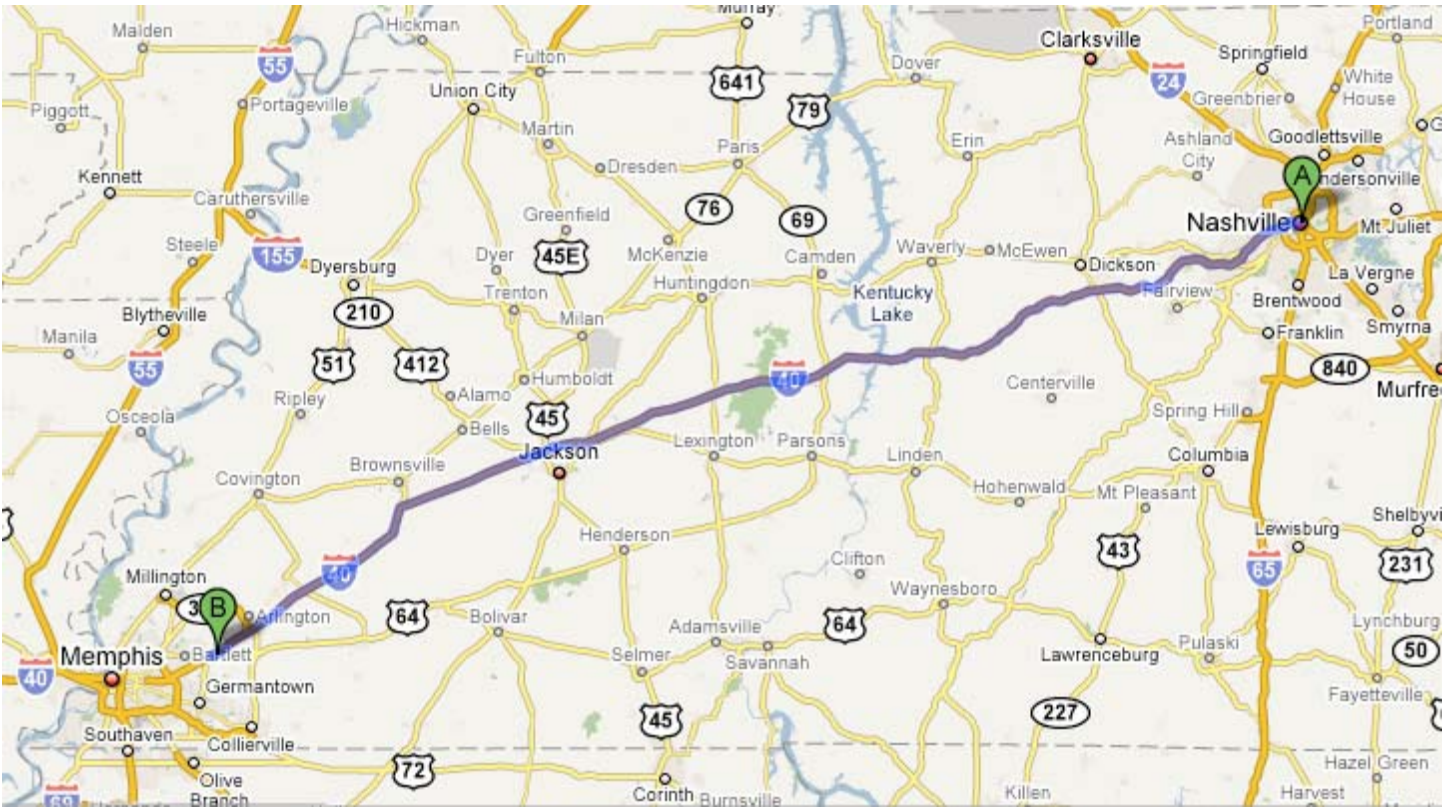

## Directions To Arlington, Tennessee

Exit #18 off Interstate 40

Head East on US-64 for 0.6 miles to Schnucks Supermarket parking lot