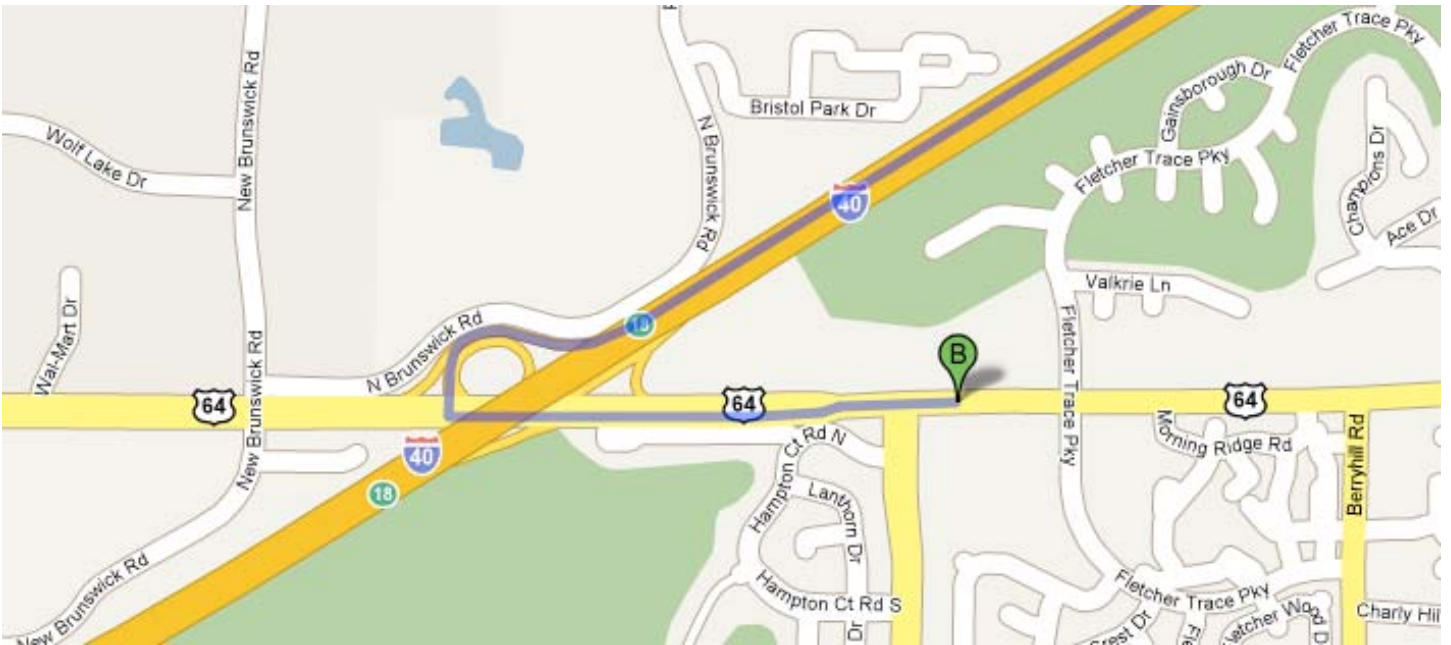

## Directions To Arlington, Tennessee

Exit #18 off Interstate 40

Head East on US-64 for 0.6 miles to Schnucks Supermarket parking lot