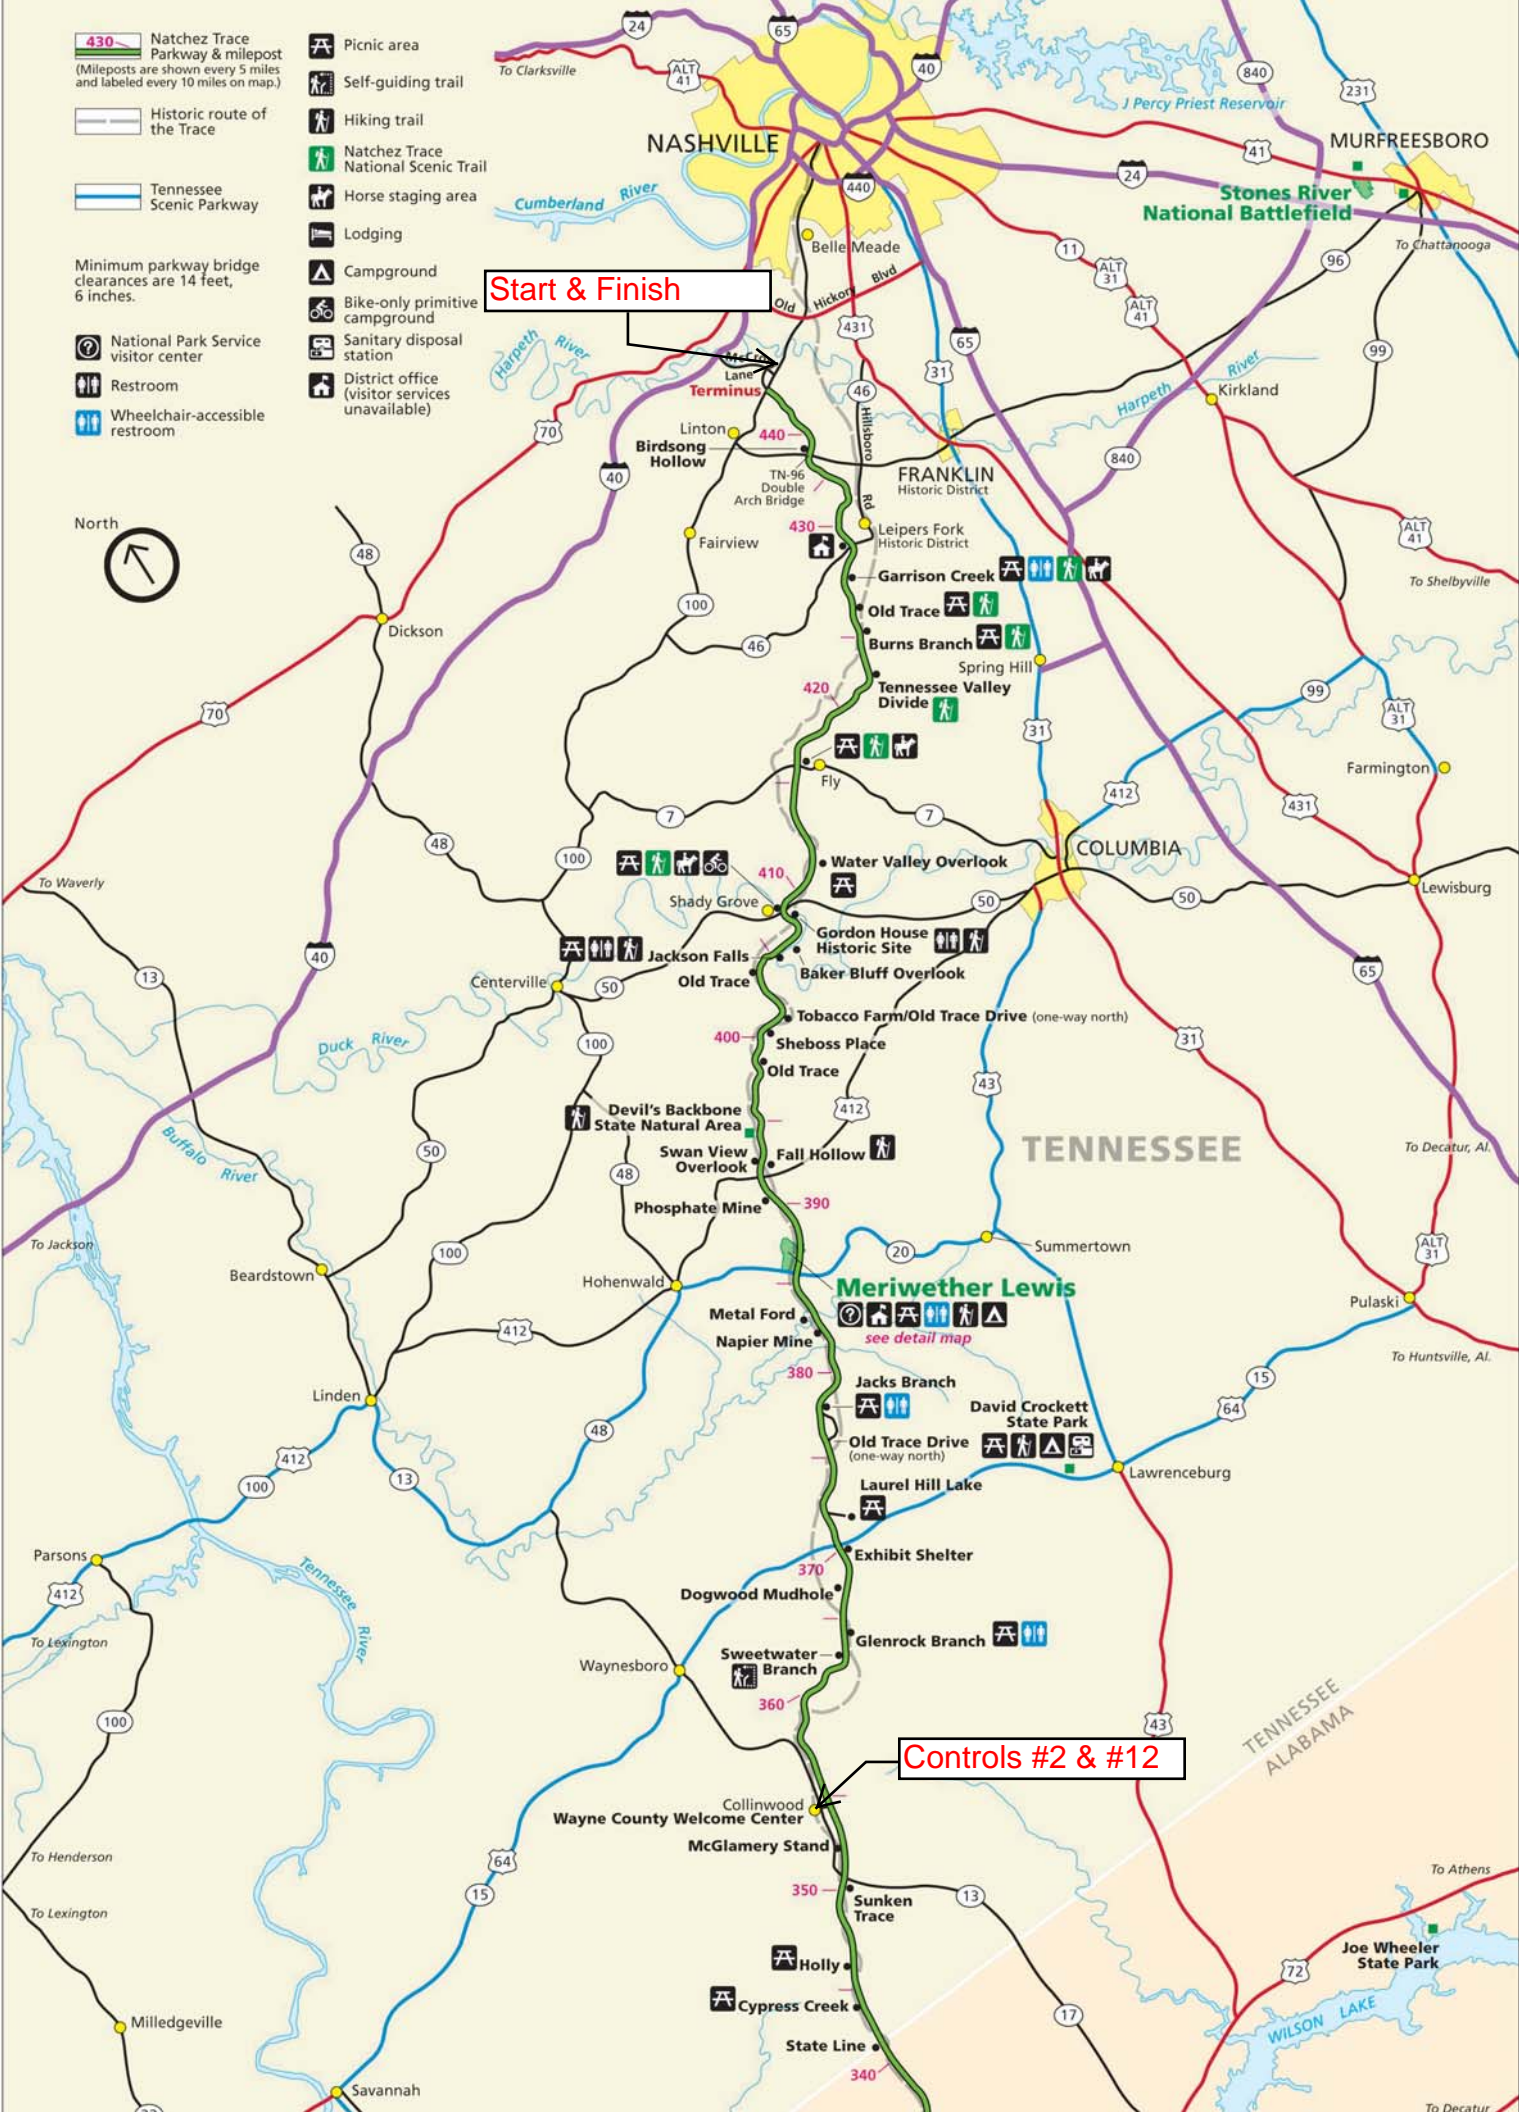

430 Natchez Trace Parkway & milepost
(Mileposts are shown every 5 miles and labeled every 10 miles on map.)

Historic route of the Trace

Tennessee Scenic Parkway

Minimum parkway bridge clearances are 14 feet, 6 inches.

National Park Service visitor center

Restroom

Wheelchair-accessible restroom

Picnic area

Self-guiding trail

Hiking trail

Natchez Trace National Scenic Trail

Horse staging area

Lodging

Campground

Bike-only primitive campground

Sanitary disposal station

Start & Finish

Controls #2 & #12