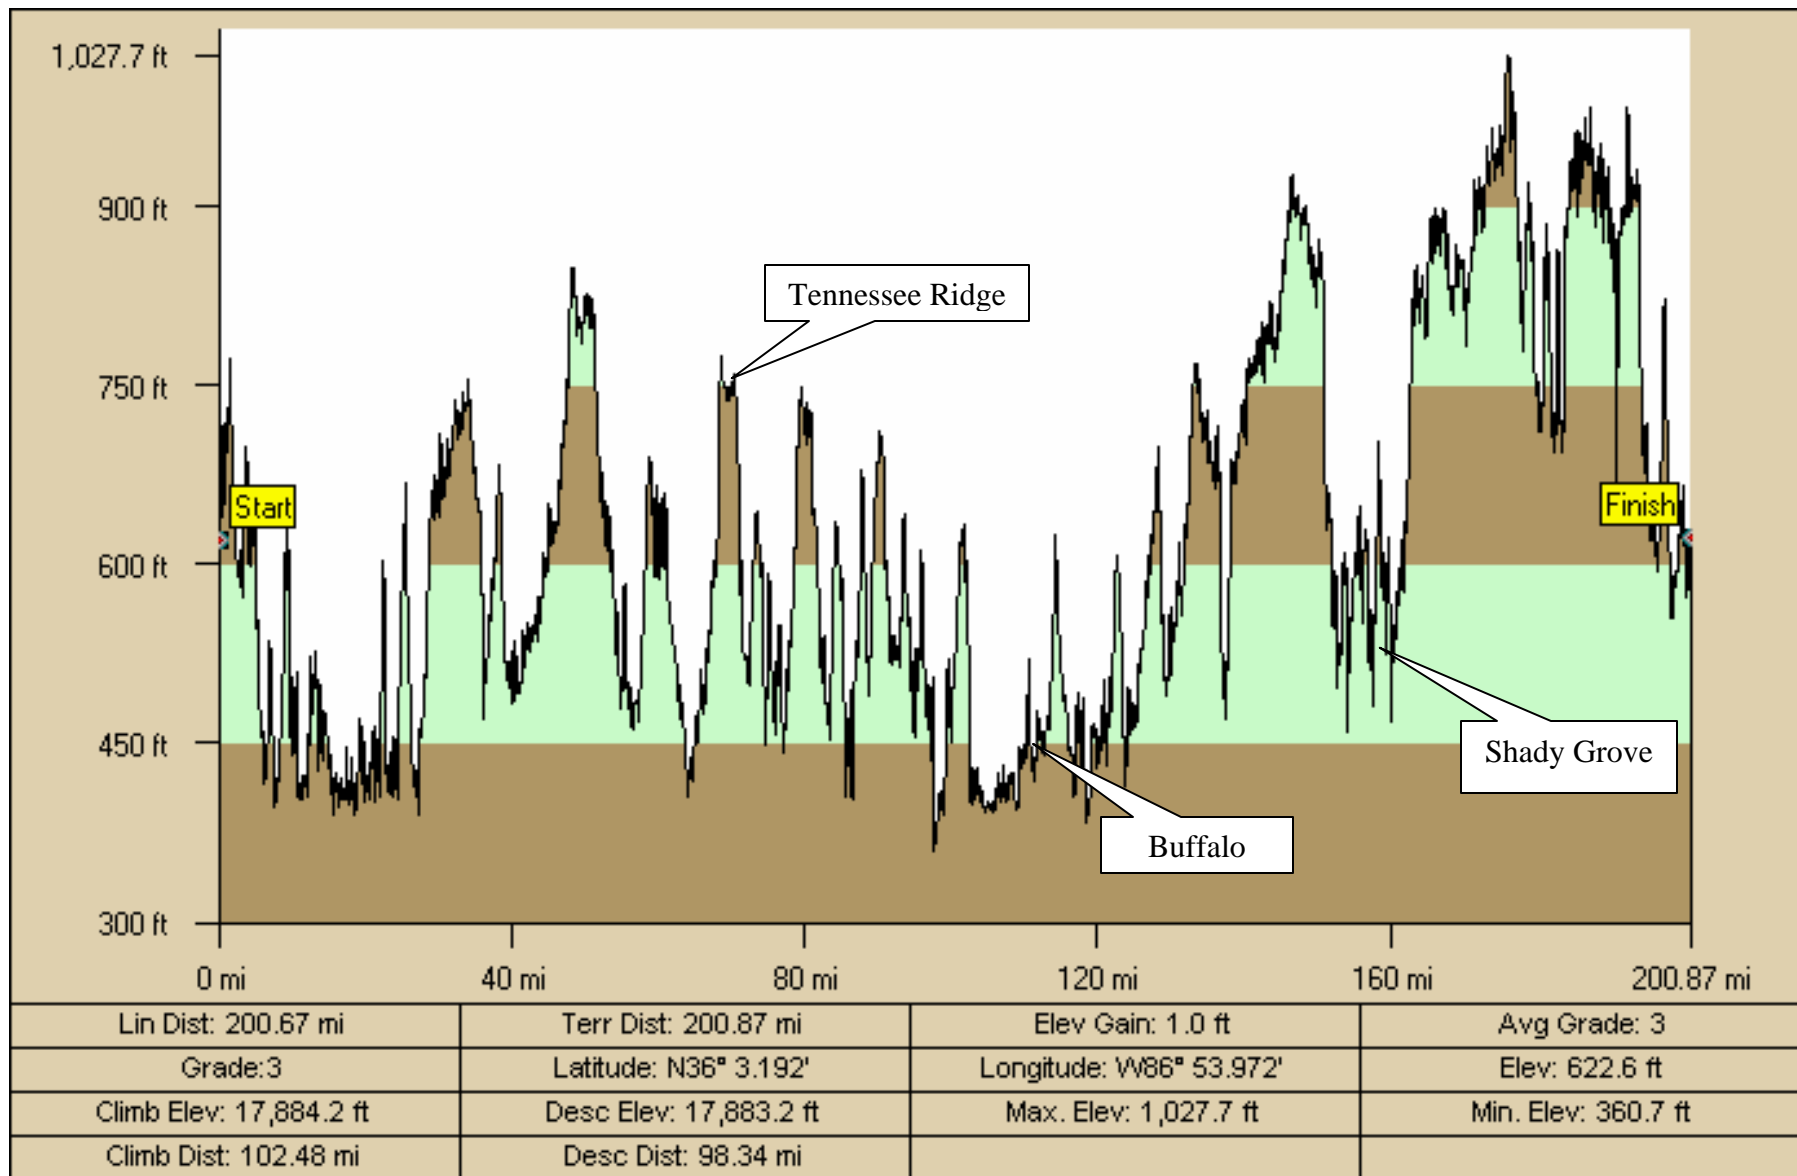

Music City Double Century

Data use subject to license.
 © 2004 DeLorme. Topo USA® 5.0.
www.delorme.com