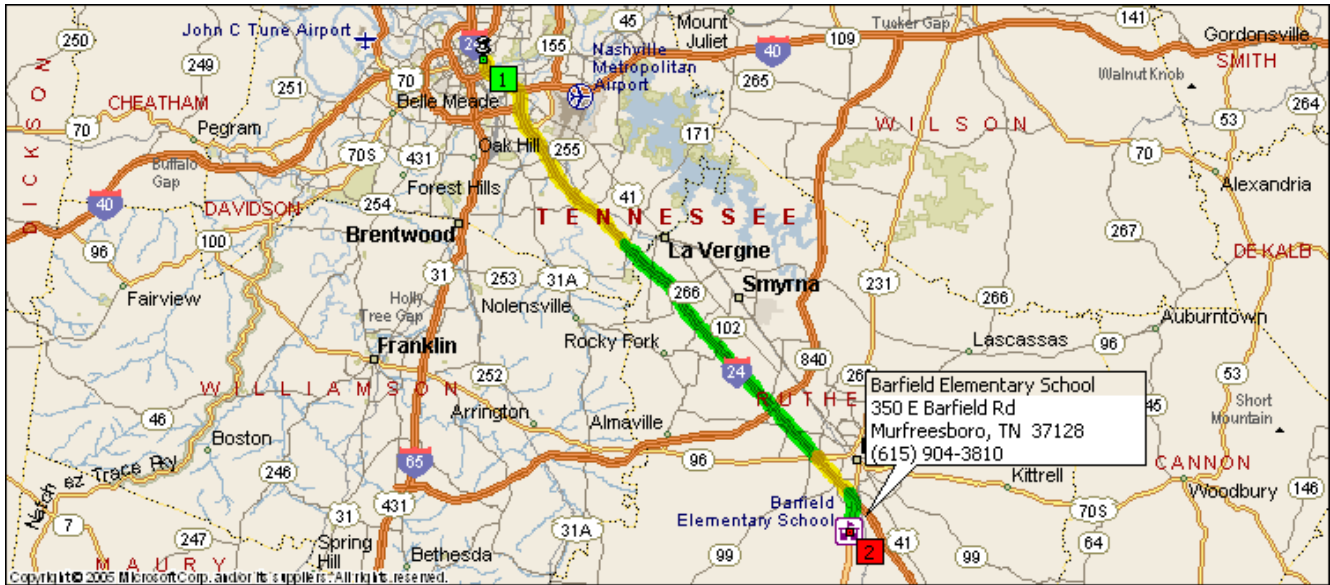

## Directions-Murfreesboro-TN

**From:** Nashville **To:** Barfield Elementary School

**Driving Distance:** 34.4 miles **Time:** 31 minutes

Time	Distance	Instruction
4:30 AM	0.0	<b>1 Depart Nashville on I-24 (South-East) for 32.2 mi</b>
		Construction between Joelton and Antioch (SB) (March 5, 2007 - August 10, 2007)
4:58 AM	32.2	At exit 81A, take Ramp (RIGHT) onto US-231 [SR-10] for 2.1 mi towards US-231 / Shelbyville
5:01 AM	34.4	Turn RIGHT (West) onto E Barfield Rd [Barfield Crescent Rd] for 109 yds
5:01 AM	34.4	<b>2 Arrive Barfield Elementary School [350 E Barfield Rd, Murfreesboro, TN 37128, (615) 904-3810]</b>

## Murfreesboro, TN Hotels