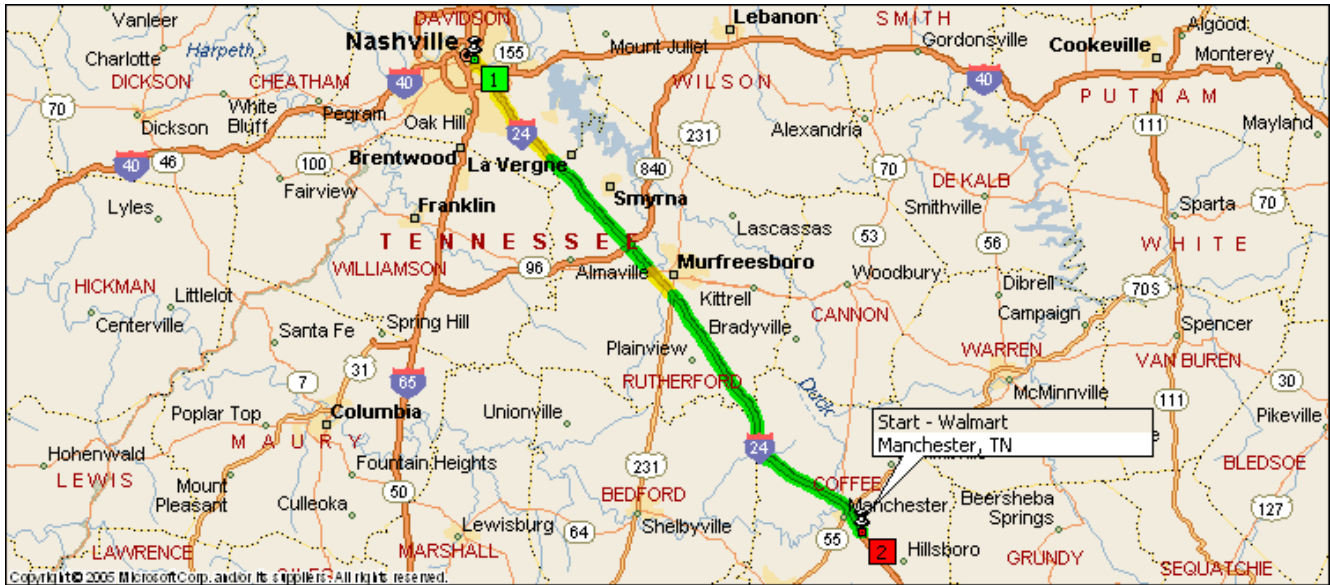

Directions-Manchester-TN

From: Nashville **To:** Start - Walmart

Driving Distance: 65.5 miles **Time:** 1 hour, 2 minutes

Time	Distance	Instruction
4:00 AM	0.0	1 Depart Nashville on I-24 (South-East) for 64.9 mi
		Construction between Joelton and Antioch (SB) (March 5, 2007 - August 10, 2007)
5:01 AM	64.9	At exit 114, turn RIGHT onto Ramp for 0.2 mi towards US-41
5:01 AM	65.1	Turn LEFT (East) onto US-41 [SR-2] for 0.4 mi
5:02 AM	65.5	2 Arrive Start - Walmart

Copyright © 1988-2005 Microsoft Corp. and/or its suppliers. All rights reserved. <http://www.microsoft.com/streets/> © 2004 NAVTEO. All rights reserved. This data includes information taken with permission from Canadian authorities © Her Majesty the Queen in Right of Canada. © Copyright 2004 by TeleAtlas North America, Inc. All rights reserved.

Manchester, TN Hotels