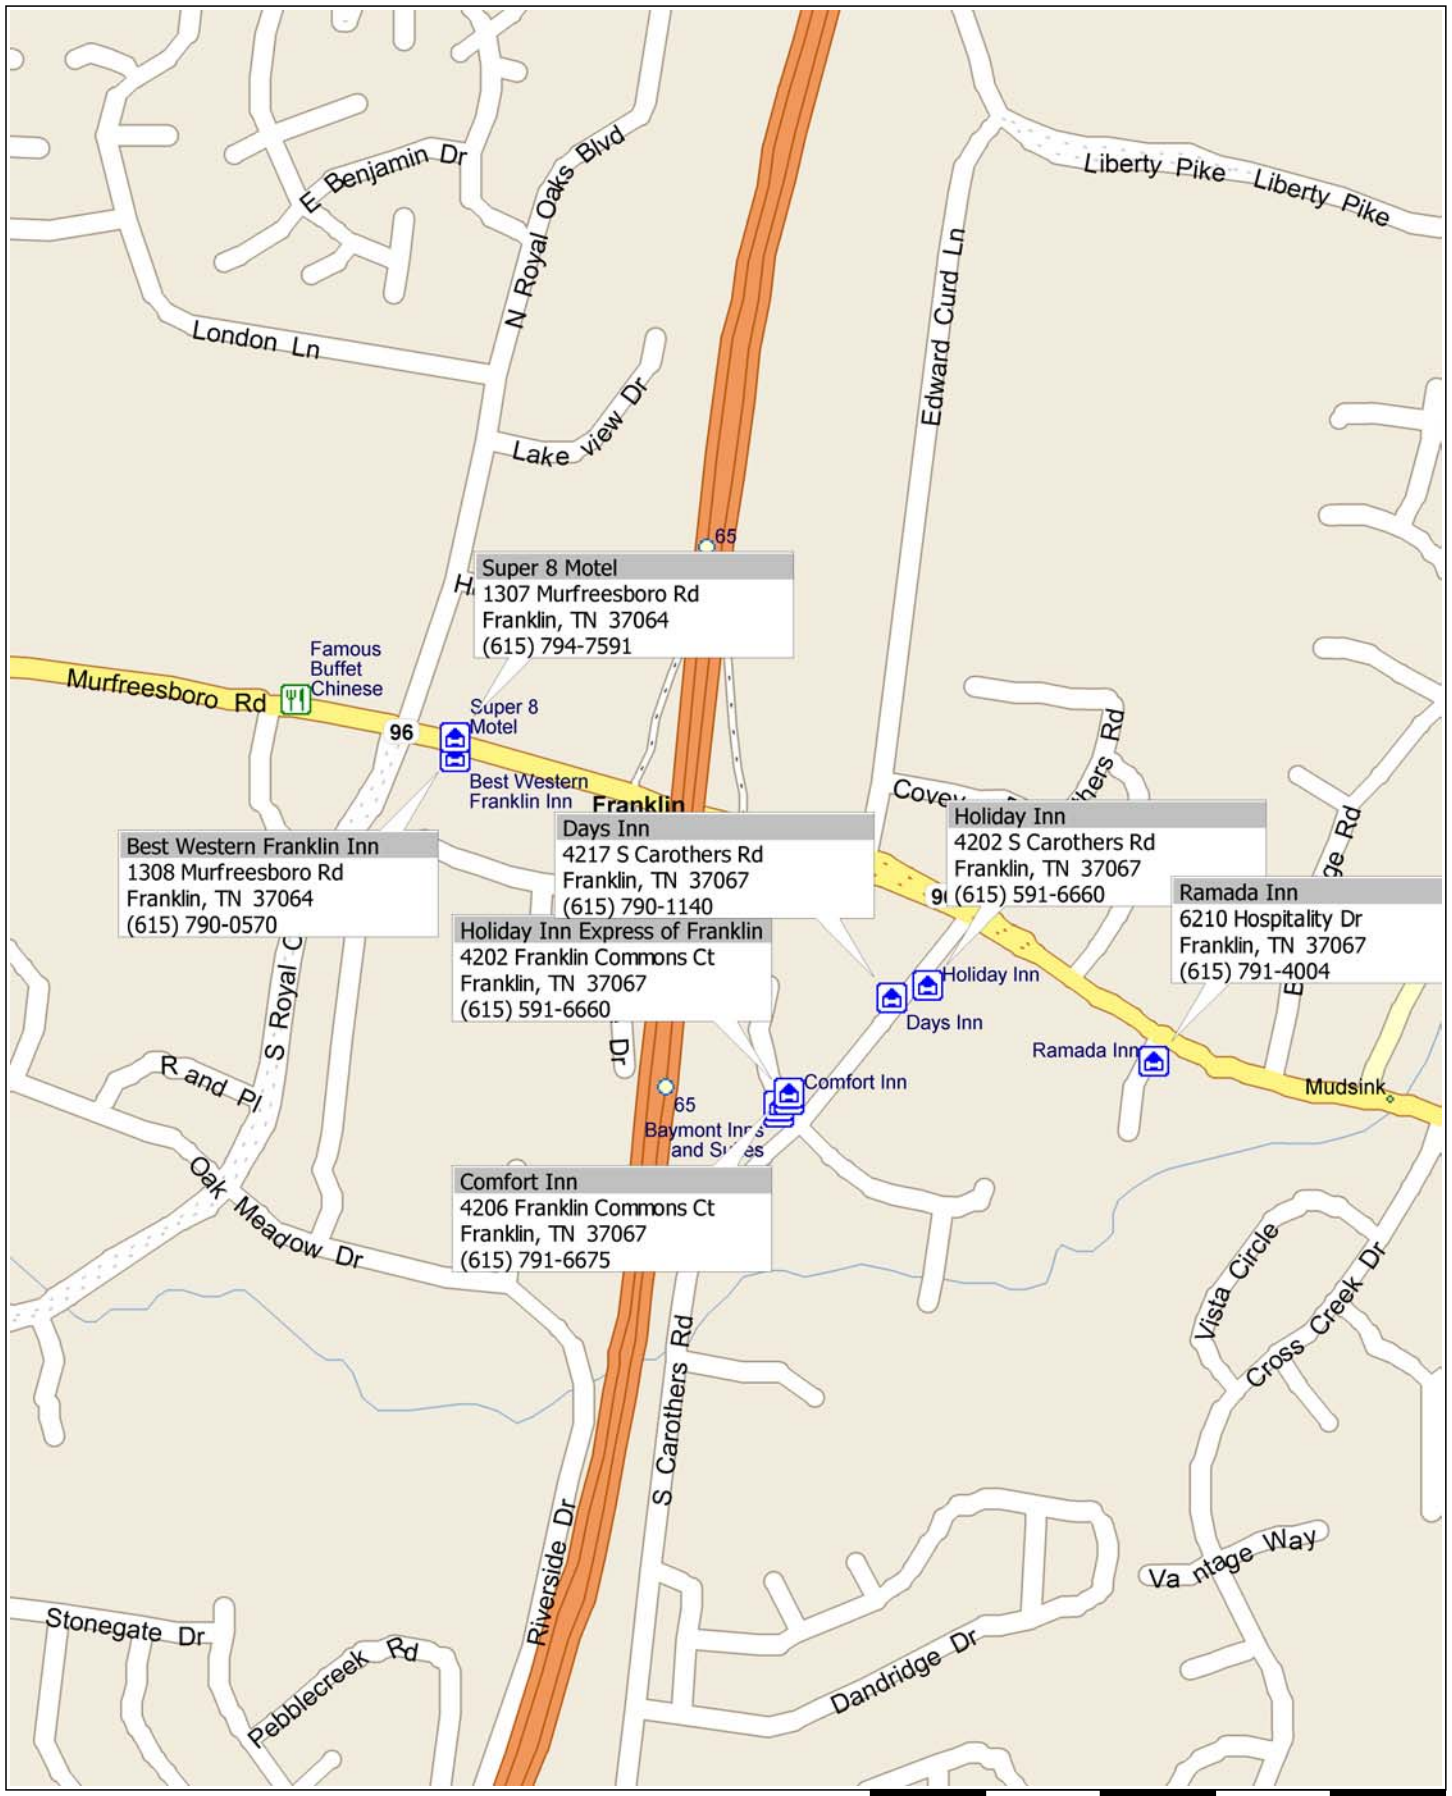

Directions To Leiper's Fork, Tennessee

31.4 miles; 39 minutes

9:00 AM	0.0 mi	1 Depart near Nashville on I-24 (South) for 0.9 mi
9:00 AM	0.9 mi	At exit 50B, take Ramp (RIGHT) onto I-40 for 1.0 mi towards I-40 / Memphis
9:02 AM	1.9 mi	At exit 210, take Ramp (LEFT) onto I-65 for 17.0 mi towards I-65 / Huntsville
9:17 AM	18.9 mi	At exit 65, turn RIGHT onto Ramp for 0.2 mi towards TN-96 / Franklin / Murfreesboro
9:17 AM	19.2 mi	Turn RIGHT (West) onto SR-96 [Murfreesboro Rd] for 2.6 mi
9:21 AM	21.8 mi	Turn LEFT (West) onto SR-96 [Church St] for 0.2 mi
9:22 AM	21.9 mi	Road name changes to SR-246 [Church St] for 142 yds
9:22 AM	22.0 mi	Bear RIGHT (West) onto SR-246 [7th Ave S] for 153 yds
9:23 AM	22.1 mi	Turn LEFT (West) onto SR-246 [W Main St] for 2.2 mi
9:26 AM	24.3 mi	Keep STRAIGHT onto SR-246 [Carters Creek Pike] for 1.6 mi
9:29 AM	26.0 mi	Bear RIGHT (West) onto Southall Rd for 3.8 mi
9:35 AM	29.8 mi	Turn LEFT (South) onto SR-46 [Old Hillsboro Rd] for 1.4 mi
9:38 AM	31.2 mi	Turn RIGHT (West) onto SR-46 [Pinewood Rd] for 0.1 mi
9:38 AM	31.4 mi	Keep STRAIGHT to stay on SR-46 [Pinewood Rd] for 32 yds
9:39 AM	31.4 mi	2 Arrive Hillsboro School [5412 Pinewood Rd, Franklin, TN 37064]

Franklin, Tennessee Hotels

0 mi 0.1 0.2 0.3 0.4 0.5