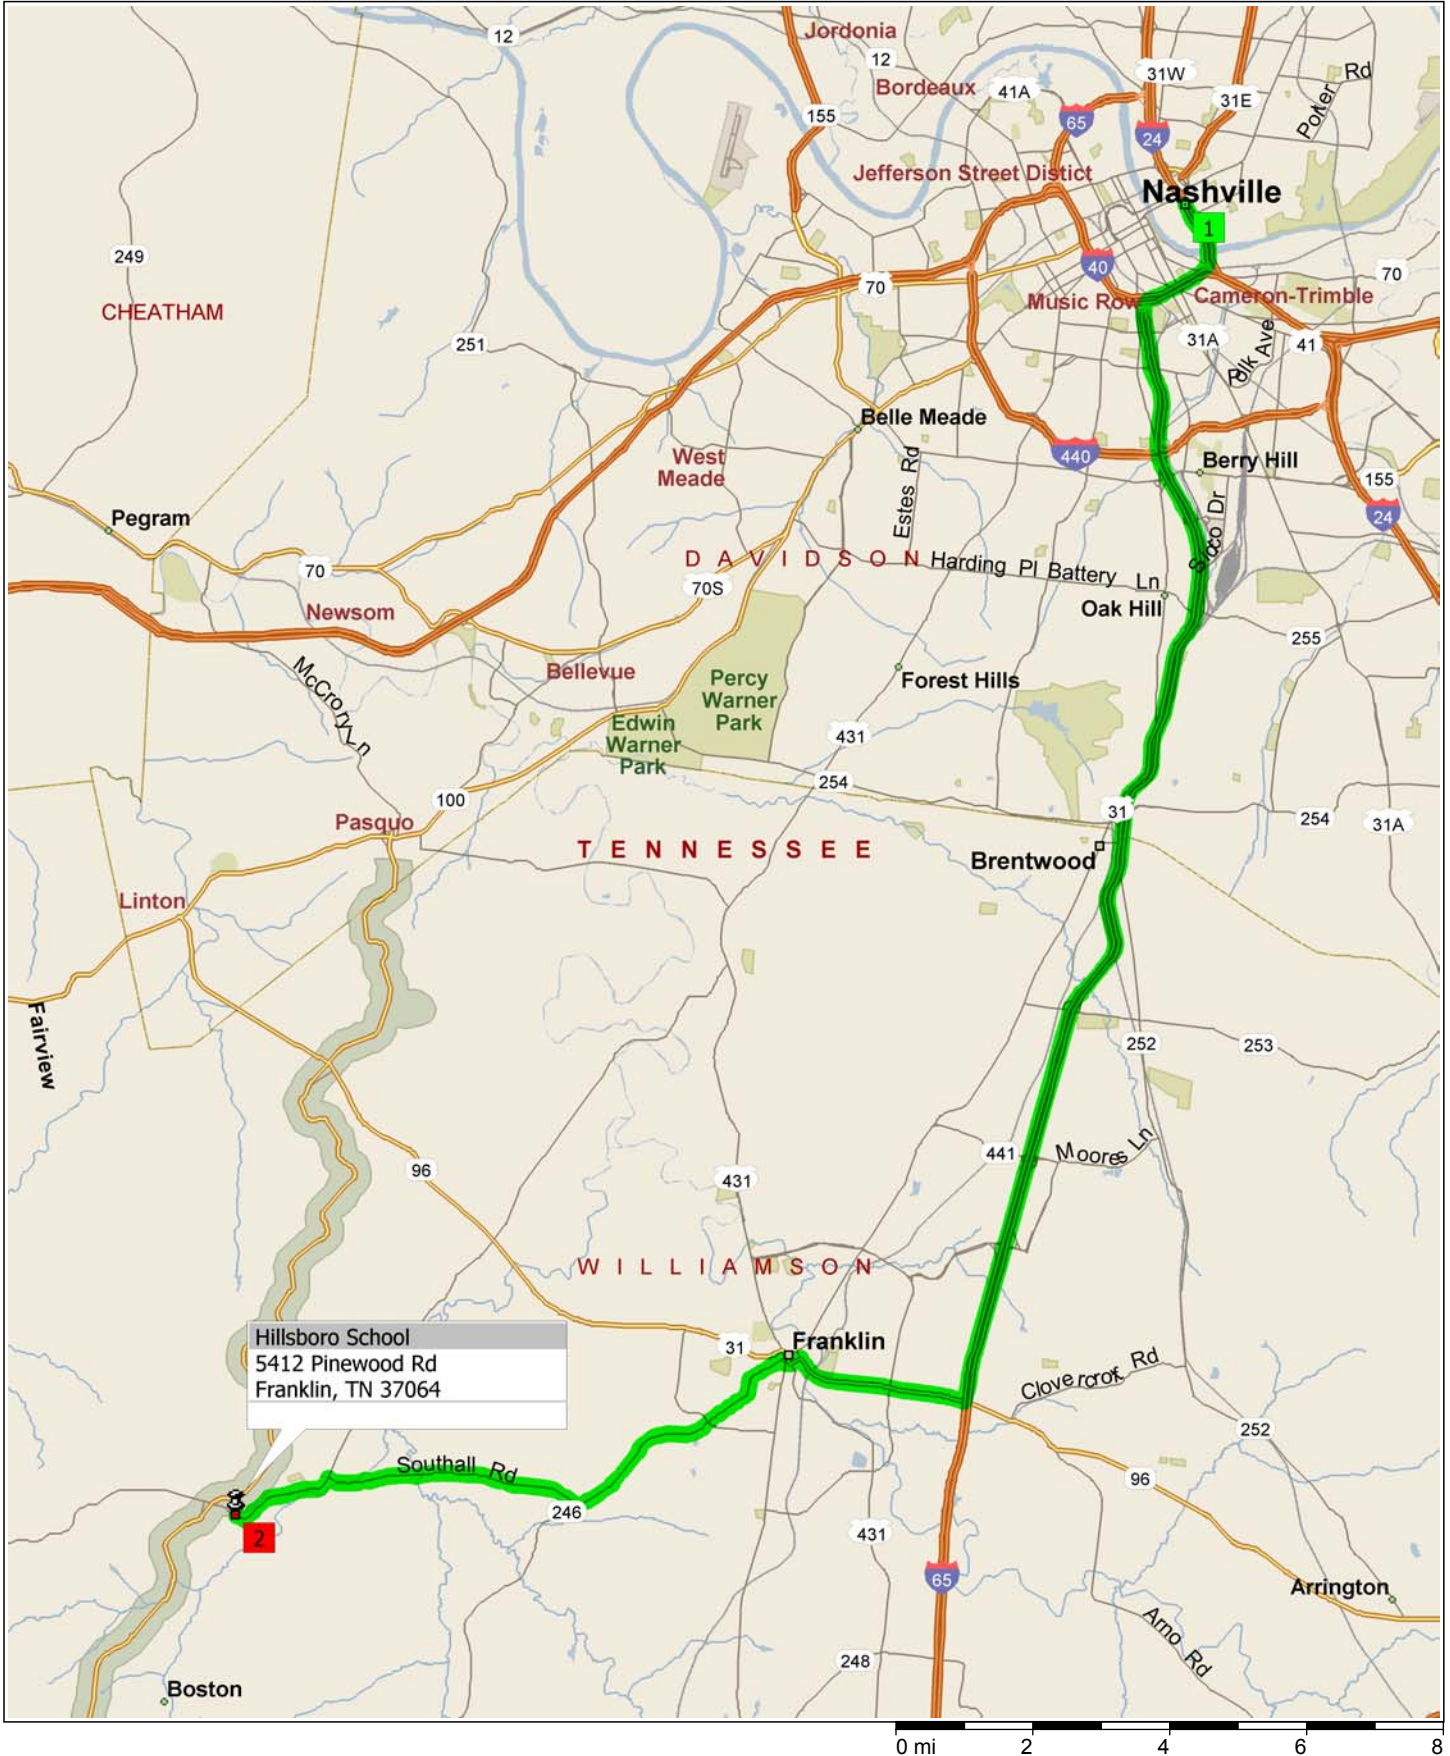

Directions To Leiper's Fork, Tennessee

31.4 miles; 39 minutes

9:00 AM	0.0 mi	1 Depart near Nashville on I-24 (South) for 0.9 mi
9:00 AM	0.9 mi	At exit 50B, take Ramp (RIGHT) onto I-40 for 1.0 mi towards I-40 / Memphis
9:02 AM	1.9 mi	At exit 210, take Ramp (LEFT) onto I-65 for 17.0 mi towards I-65 / Huntsville
9:17 AM	18.9 mi	At exit 65, turn RIGHT onto Ramp for 0.2 mi towards TN-96 / Franklin / Murfreesboro
9:17 AM	19.2 mi	Turn RIGHT (West) onto SR-96 [Murfreesboro Rd] for 2.6 mi
9:21 AM	21.8 mi	Turn LEFT (West) onto SR-96 [Church St] for 0.2 mi
9:22 AM	21.9 mi	Road name changes to SR-246 [Church St] for 142 yds
9:22 AM	22.0 mi	Bear RIGHT (West) onto SR-246 [7th Ave S] for 153 yds
9:23 AM	22.1 mi	Turn LEFT (West) onto SR-246 [W Main St] for 2.2 mi
9:26 AM	24.3 mi	Keep STRAIGHT onto SR-246 [Carters Creek Pike] for 1.6 mi
9:29 AM	26.0 mi	Bear RIGHT (West) onto Southall Rd for 3.8 mi
9:35 AM	29.8 mi	Turn LEFT (South) onto SR-46 [Old Hillsboro Rd] for 1.4 mi
9:38 AM	31.2 mi	Turn RIGHT (West) onto SR-46 [Pinewood Rd] for 0.1 mi
9:38 AM	31.4 mi	Keep STRAIGHT to stay on SR-46 [Pinewood Rd] for 32 yds
9:39 AM	31.4 mi	2 Arrive Hillsboro School [5412 Pinewood Rd, Franklin, TN 37064]

Franklin, Tennessee Hotels

0 mi 0.1 0.2 0.3 0.4 0.5