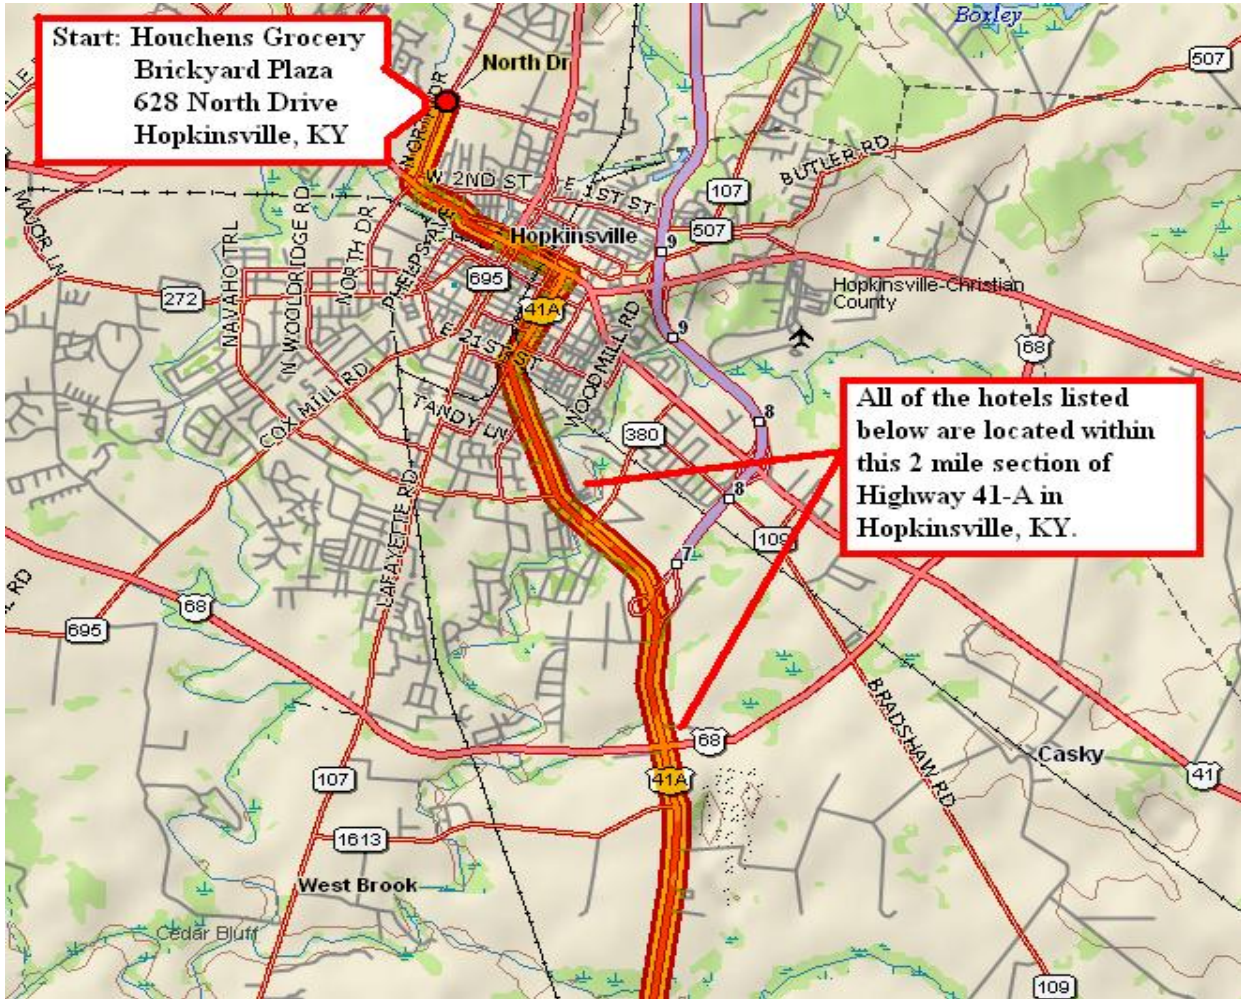

Directions to Hopkinsville 400km Brevet

Turn Dist	Turn	Road	Total Dist
	Take I-24 Exit 86	on to US 41A (Fort Campbell Blvd)	
in 11 miles	Keep right	as Fort Campbell Blvd becomes Walnut Street	11 miles
in 1/2 mile	Turn Left (at "T")	on to 9th Street	11.5 miles
in 4/10 mile	Turn left (at stoplight)	on to 7th Street	11.9 miles
in 3/4 mile	Turn right (at stoplight)	on to North Dr	12.65 miles
in 1/2 mile	Turn right	into Houchens Grocery Parking Lot	13.15 miles

Fairfield Inn  
 345 Griffin Bell Dr  
 Hopkinsville, KY  
 270-886-5151