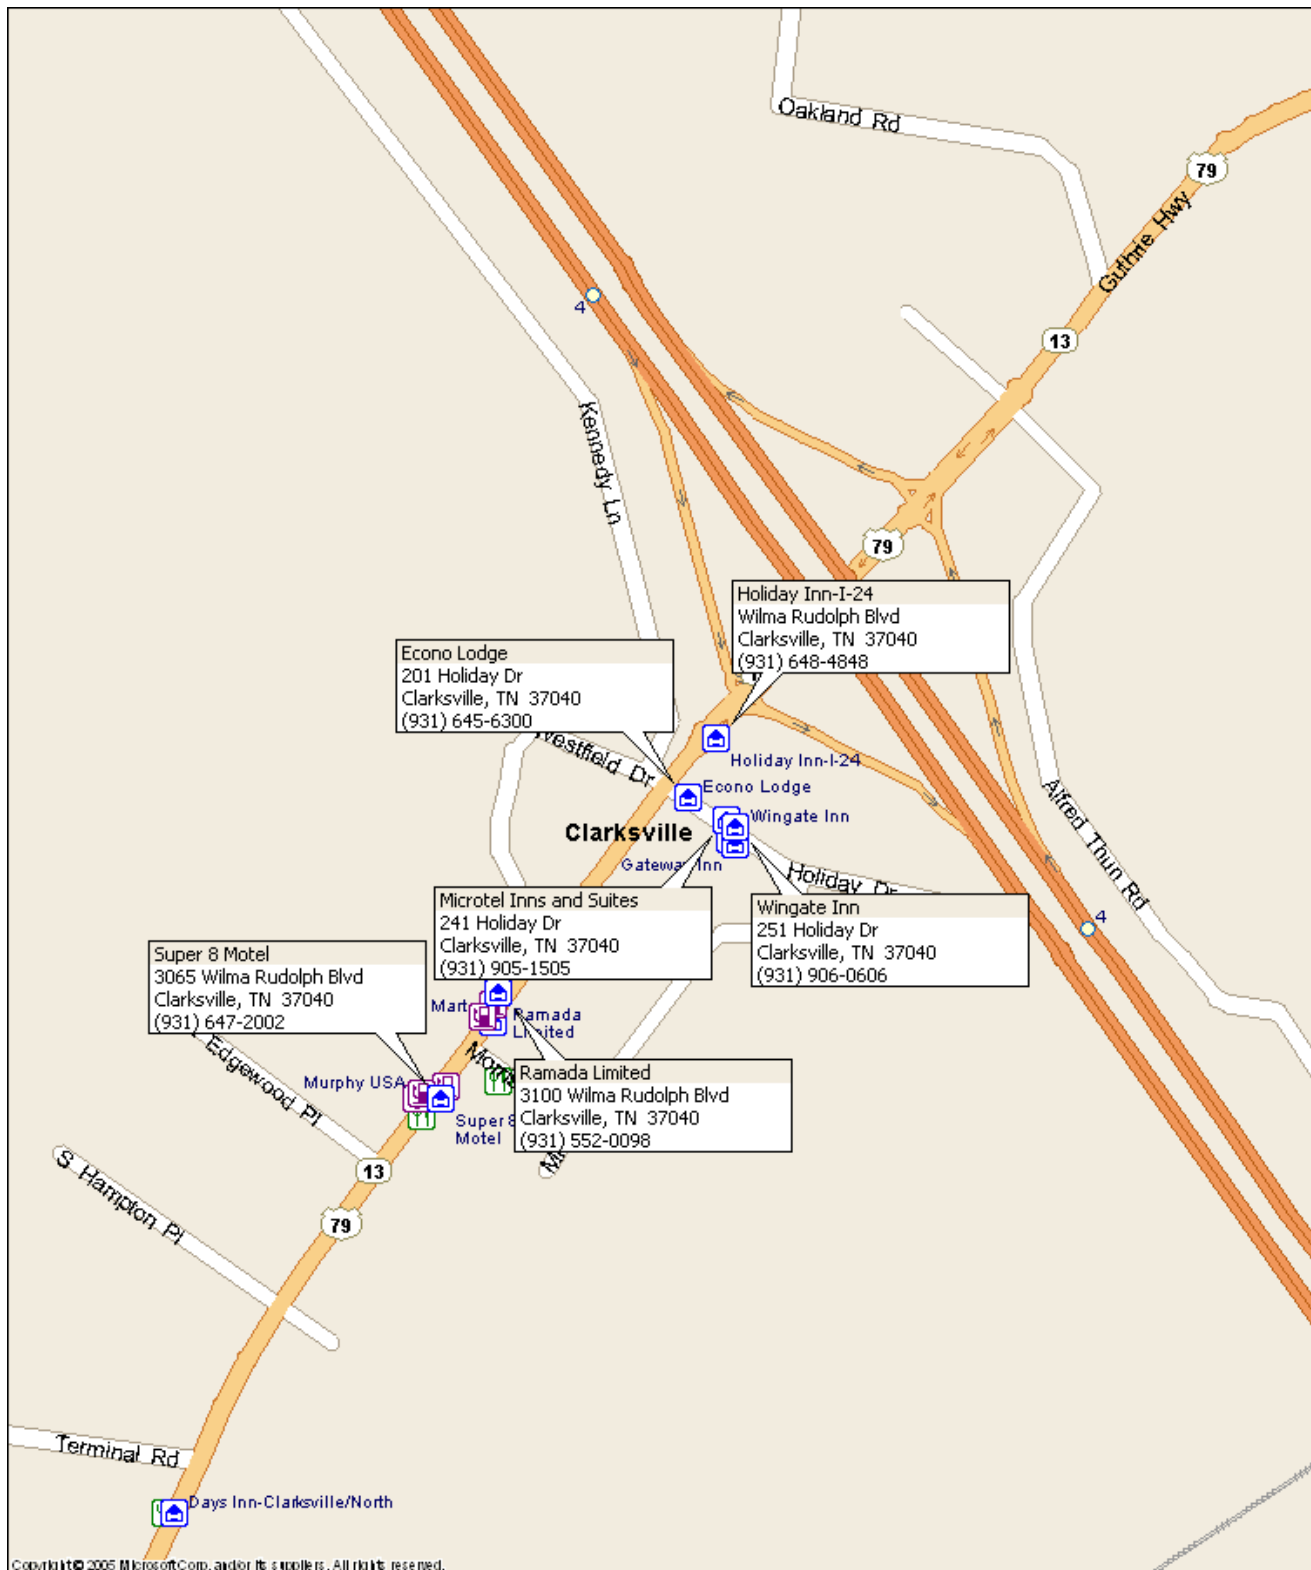

Clarksville, TN Hotels

Copyright © 2005 Microsoft Corp. and/or its suppliers. All rights reserved.