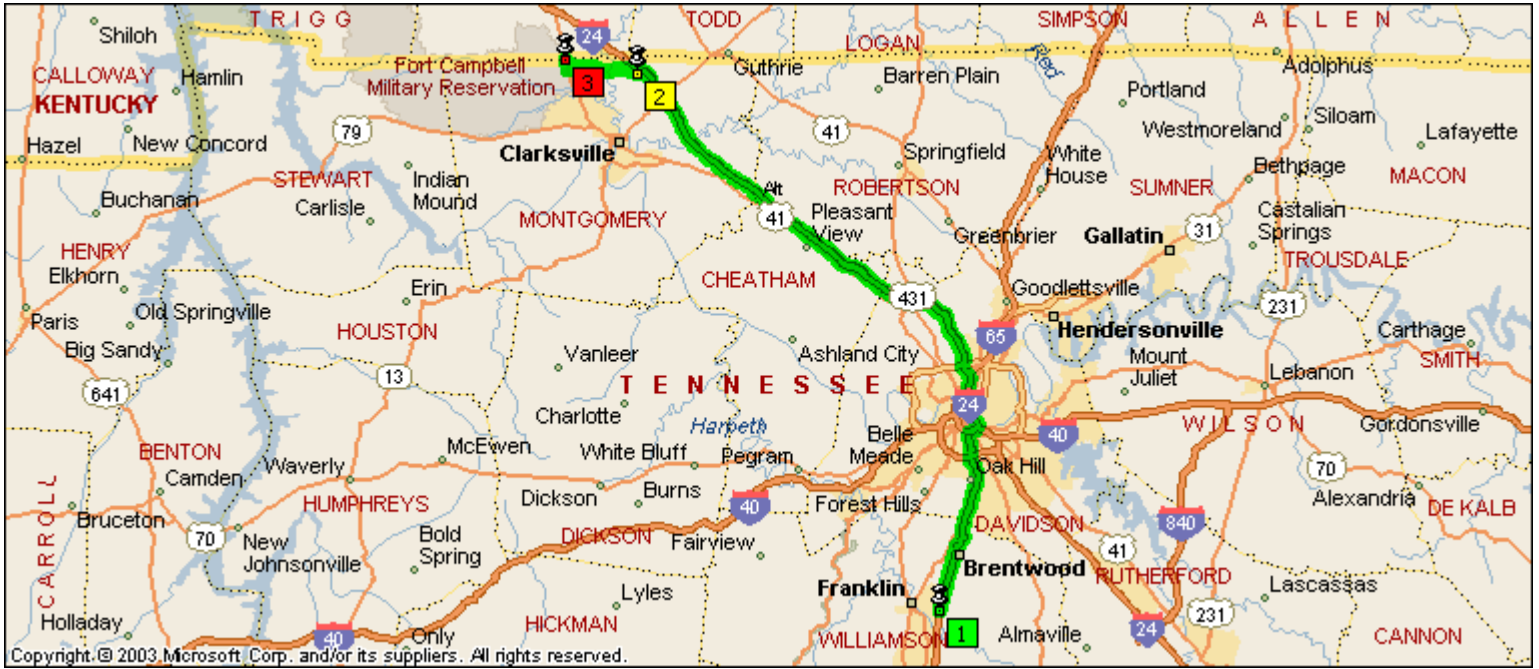

Franklin to TN-KY State Line

From: Franklin **To:** TN-KY State Line

Driving Distance: 74.7 miles **Time:** 1 hour, 20 minutes

Time	Distance	Instruction
9:00 AM	0.0	1 Depart Franklin on Ramp (North) for 0.3 mi
9:00 AM	0.3	Merge onto I-65 for 16.6 mi
9:17 AM	16.9	At exit 82A/B, take Ramp (RIGHT) onto I-40 [I-65] for 1.0 mi
9:19 AM	17.9	At exit 211, take Ramp (LEFT) onto I-24 [I-65] for 5.2 mi
9:25 AM	23.1	At exit 88, take Ramp (LEFT) onto I-24 for 43.1 mi
10:06 AM	66.2	At exit 1, turn RIGHT onto Ramp for 0.3 mi
10:06 AM	66.5	Turn LEFT (South) onto SR-48 [Trenton Rd] for 0.5 mi
10:07 AM	67.1	2 At Hwy-48, turn RIGHT (West) onto SR-236 [Tiny Town Rd] for 3.0 mi
10:12 AM	70.1	Turn RIGHT to stay on SR-236 [Tiny Town Rd] for 3.8 mi
10:19 AM	73.9	Turn RIGHT (North) onto US-41 Alt [SR-12] for 0.8 mi
10:20 AM	74.7	3 Arrive TN-KY State Line